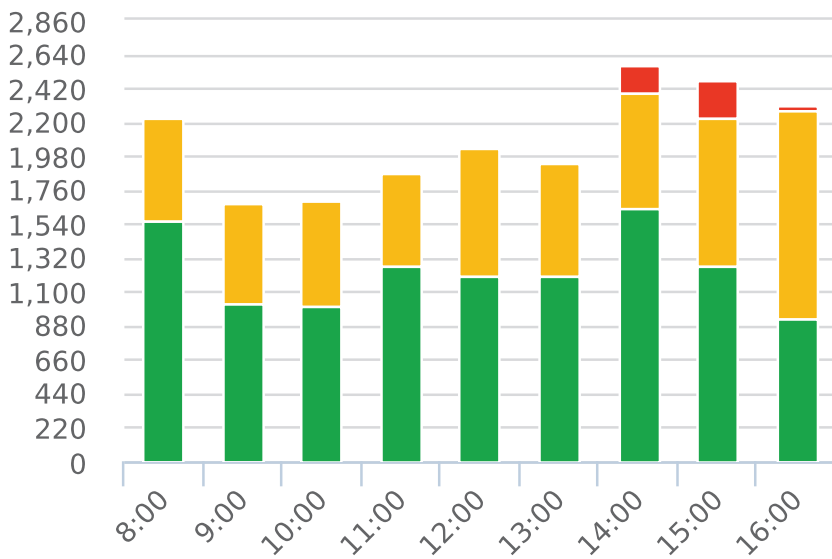

Generated by Marc Chateau from The Saanich Police Department on Apr 9, 2020 at 9:40:48 AM

Time of Day: 8:00 to 16:59
 Dates: 2/21/2020 to 3/6/2020

Site: Cordova Bay Rd 5200 block;
 capturing SB traffic, SB

Overall Summary

Total Days of Data: 11
 Speed Limit: 30
 Average Speed: 29.46
 50th Percentile Speed: 29.09
 85th Percentile Speed: 35.91
 Pace Speed Range: 24-34

Minimum Speed: 5
 Maximum Speed: 70
 Display Status: Weekly Schedule
 Average Volume per Day: 1709.2
 Total Volume: 18801