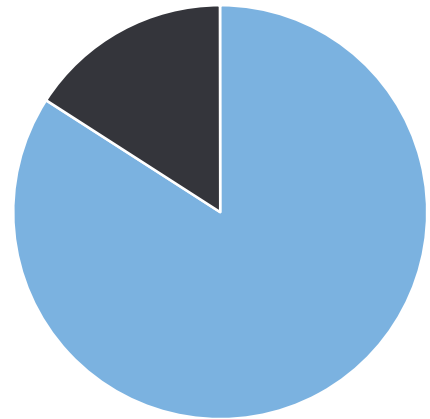

Generated by Marc Chateau from The Saanich Police Department on Apr 9, 2020 at 9:40:48 AM

Time of Day: 8:00 to 16:59
 Dates: 2/21/2020 to 3/6/2020

Site: Cordova Bay Rd 5200 block;
 capturing SB traffic, SB

Overall Summary

Total Days of Data: 11
 Speed Limit: 30
 Average Speed: 29.46
 50th Percentile Speed: 29.09
 85th Percentile Speed: 35.91
 Pace Speed Range: 24-34

Minimum Speed: 5
 Maximum Speed: 70
 Display Status: Weekly Schedule
 Average Volume per Day: 1709.2
 Total Volume: 18801