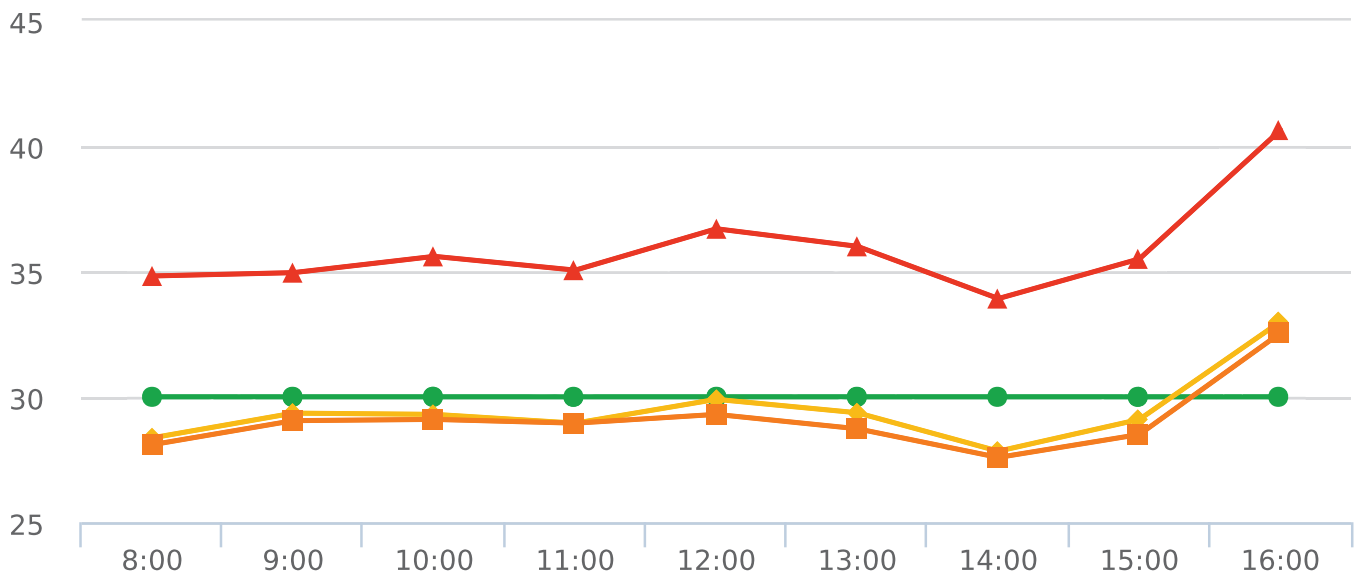

Generated by Marc Chateau from The Saanich Police Department on Apr 9, 2020 at 9:40:48 AM

Time of Day: 8:00 to 16:59
 Dates: 2/21/2020 to 3/6/2020

Site: Cordova Bay Rd 5200 block;
 capturing SB traffic, SB

Overall Summary

Total Days of Data: 11
 Speed Limit: 30
 Average Speed: 29.46
 50th Percentile Speed: 29.09
 85th Percentile Speed: 35.91
 Pace Speed Range: 24-34

Minimum Speed: 5
 Maximum Speed: 70
 Display Status: Weekly Schedule
 Average Volume per Day: 1709.2
 Total Volume: 18801

■ **Violators**
 ■ **Inside Threshold**
 ■ **Compliant**
 ■ **Vehicles Slowed**
 ■ **Other**

● **Speed Limit**
 ◆ **Average Speed**
 ■ **50% Speed**
 ▲ **85% Speed**