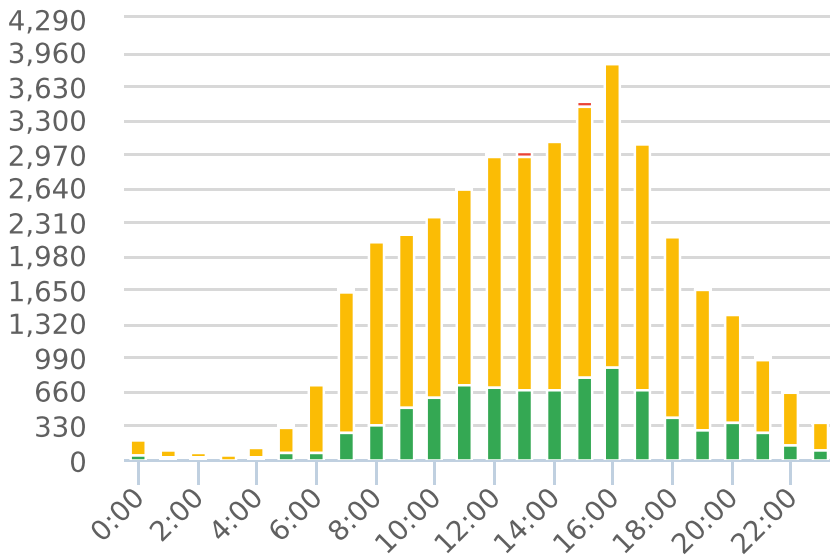

Generated by Heidi Bermudez from The Saanich Police Department on Jun 18, 2019 at 9:23:26 AM

Time of Day: 0:00 to 23:59  
 Dates: 8/20/2018 to 8/30/2018

Site: Cordova Bay Rd 4700 block;  
 capturing NB traffic, NB

## Overall Summary

Total Days of Data: 11  
 Speed Limit: 40  
 Average Speed: 45.04  
 50th Percentile Speed: 45.07  
 85th Percentile Speed: 50.78  
 Pace Speed Range: 40-50

Minimum Speed: 5  
 Maximum Speed: 80  
 Display Status: Display Off  
 Average Volume per Day: 3587.6  
 Total Volume: 39464

■ Violators   
 ■ Inside Threshold   
 ■ Compliant   
 ■ Vehicles Slowed   
 ■ Other

● Speed Limit   
 ◆ Average Speed   
 ■ 50% Speed   
 ▲ 85% Speed