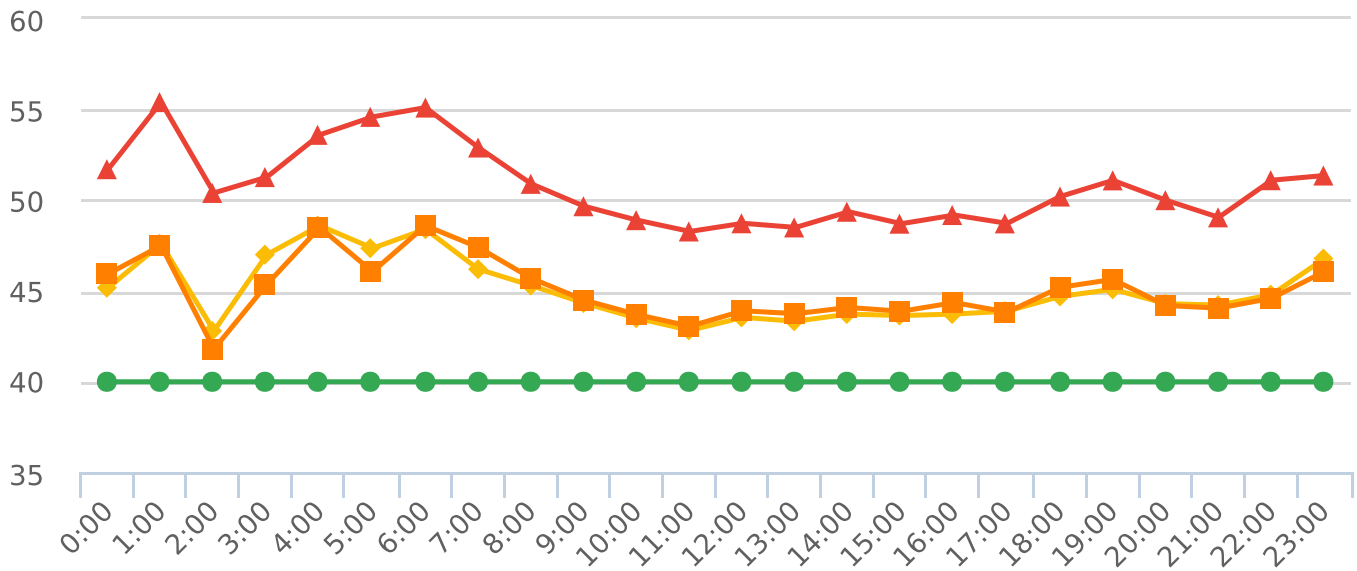

Generated by Heidi Bermudez from The Saanich Police Department on Jun 18, 2019 at 9:23:26 AM

Time of Day: 0:00 to 23:59  
 Dates: 8/20/2018 to 8/30/2018

Site: Cordova Bay Rd 4700 block;  
 capturing NB traffic, NB

## Overall Summary

Total Days of Data: 11  
 Speed Limit: 40  
 Average Speed: 45.04  
 50th Percentile Speed: 45.07  
 85th Percentile Speed: 50.78  
 Pace Speed Range: 40-50

Minimum Speed: 5  
 Maximum Speed: 80  
 Display Status: Display Off  
 Average Volume per Day: 3587.6  
 Total Volume: 39464

■ Violators   
 ■ Inside Threshold   
 ■ Compliant   
 ■ Vehicles Slowed   
 ■ Other

● Speed Limit   
 ◆ Average Speed   
 ■ 50% Speed   
 ▲ 85% Speed