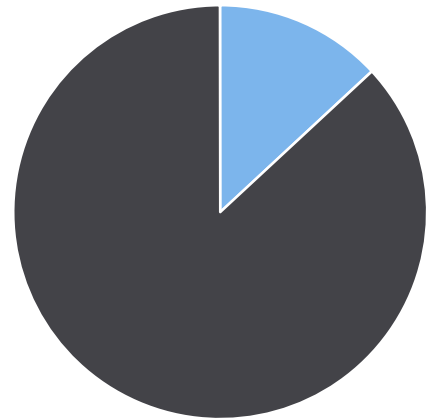

Generated by Heidi Bermudez from The Saanich Police Department on Jun 18, 2019 at 9:23:26 AM

Time of Day: 0:00 to 23:59  
 Dates: 8/20/2018 to 8/30/2018

Site: Cordova Bay Rd 4700 block;  
 capturing NB traffic, NB

## Overall Summary

Total Days of Data: 11  
 Speed Limit: 40  
 Average Speed: 45.04  
 50th Percentile Speed: 45.07  
 85th Percentile Speed: 50.78  
 Pace Speed Range: 40-50

Minimum Speed: 5  
 Maximum Speed: 80  
 Display Status: Display Off  
 Average Volume per Day: 3587.6  
 Total Volume: 39464