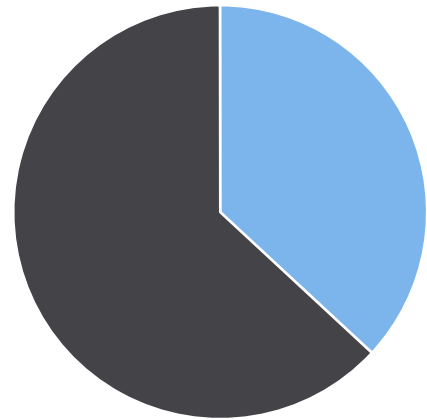

Generated by Heidi Bermudez from The Saanich Police Department on Jun 19, 2019 at 3:0:15 PM

Time of Day: 8:00 to 16:59  
 Dates: 8/28/2018 to 8/31/2018

Site: Cordova Bay Rd 4900 Block;  
 capturing SB traffic, SB

## Overall Summary

Total Days of Data: 4  
 Speed Limit: 30  
 Average Speed: 41.75  
 50th Percentile Speed: 41.96  
 85th Percentile Speed: 50.81  
 Pace Speed Range: 37-47

Minimum Speed: 5  
 Maximum Speed: 72  
 Display Status: Daily Schedule  
 Average Volume per Day: 2245.3  
 Total Volume: 8981