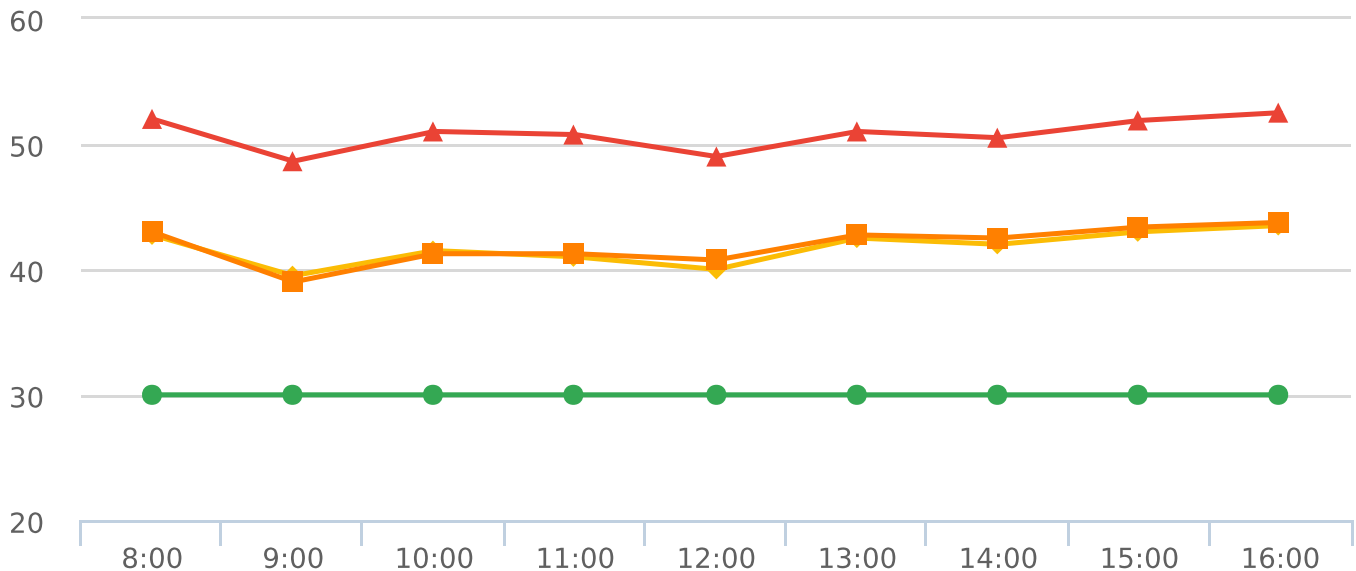

Generated by Heidi Bermudez from The Saanich Police Department on Jun 19, 2019 at 3:0:15 PM

Time of Day: 8:00 to 16:59  
 Dates: 8/28/2018 to 8/31/2018

Site: Cordova Bay Rd 4900 Block;  
 capturing SB traffic, SB

## Overall Summary

Total Days of Data: 4  
 Speed Limit: 30  
 Average Speed: 41.75  
 50th Percentile Speed: 41.96  
 85th Percentile Speed: 50.81  
 Pace Speed Range: 37-47

Minimum Speed: 5  
 Maximum Speed: 72  
 Display Status: Daily Schedule  
 Average Volume per Day: 2245.3  
 Total Volume: 8981

■ Violators   
 ■ Inside Threshold   
 ■ Compliant   
 ■ Vehicles Slowed   
 ■ Other

● Speed Limit   
 ◆ Average Speed   
 ■ 50% Speed   
 ▲ 85% Speed