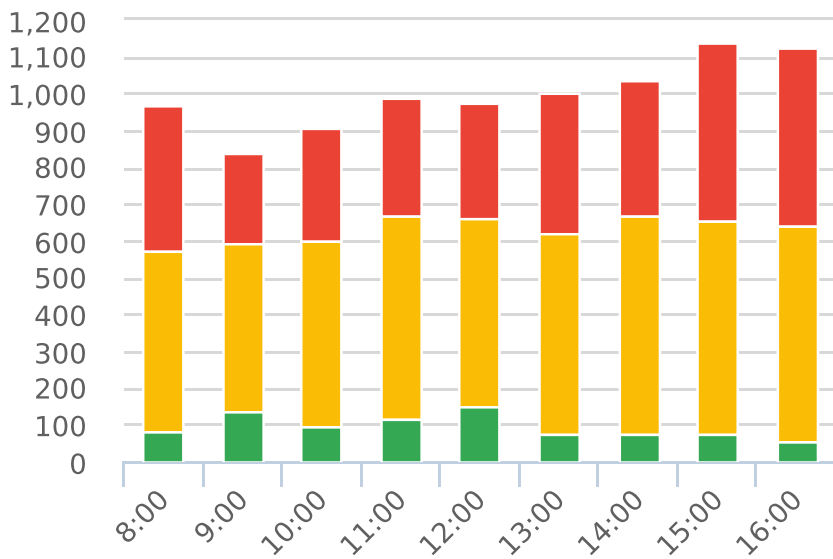

Generated by Heidi Bermudez from The Saanich Police Department on Jun 19, 2019 at 3:0:15 PM

Time of Day: 8:00 to 16:59  
 Dates: 8/28/2018 to 8/31/2018

Site: Cordova Bay Rd 4900 Block;  
 capturing SB traffic, SB

## Overall Summary

Total Days of Data: 4  
 Speed Limit: 30  
 Average Speed: 41.75  
 50th Percentile Speed: 41.96  
 85th Percentile Speed: 50.81  
 Pace Speed Range: 37-47

Minimum Speed: 5  
 Maximum Speed: 72  
 Display Status: Daily Schedule  
 Average Volume per Day: 2245.3  
 Total Volume: 8981

■ Violators   
 ■ Inside Threshold   
 ■ Compliant   
 ■ Vehicles Slowed   
 ■ Other

● Speed Limit   
 ◆ Average Speed   
 ■ 50% Speed   
 ▲ 85% Speed