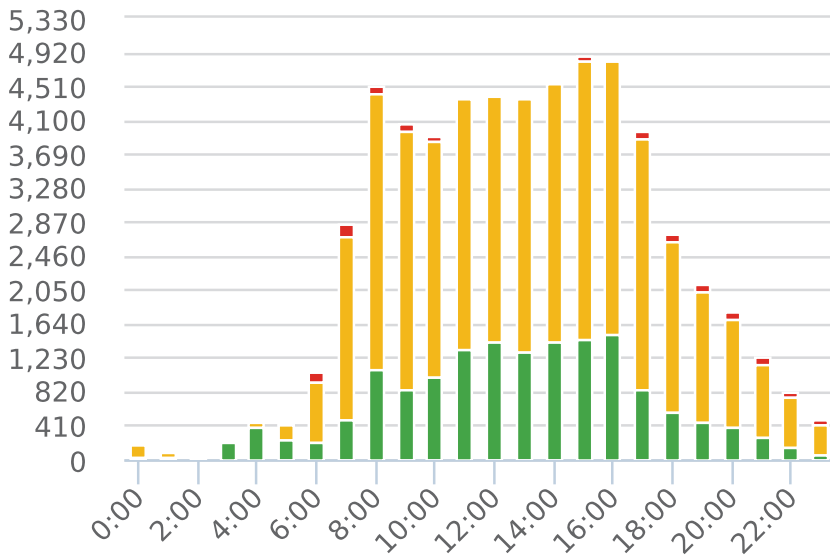

Generated by Marc Chateau from The Saanich Police Department on Jul 31, 2018 at 2:32:2 PM

Time of Day: 0:00 to 23:59
 Dates: 2/20/2018 to 3/10/2018

Site: Cordova Bay Rd 5000 block;
 capturing SB traffic, SB

Overall Summary

Total Days of Data: 17
 Speed Limit: 40
 Average Speed: 45.37
 50th Percentile Speed: 45.78
 85th Percentile Speed: 53.85
 Pace Speed Range: 42.0-52.0

Minimum Speed: 5.0
 Maximum Speed: 105.0
 Display Status: Display Off
 Average Volume per Day: 3443.6
 Total Volume: 58541.0