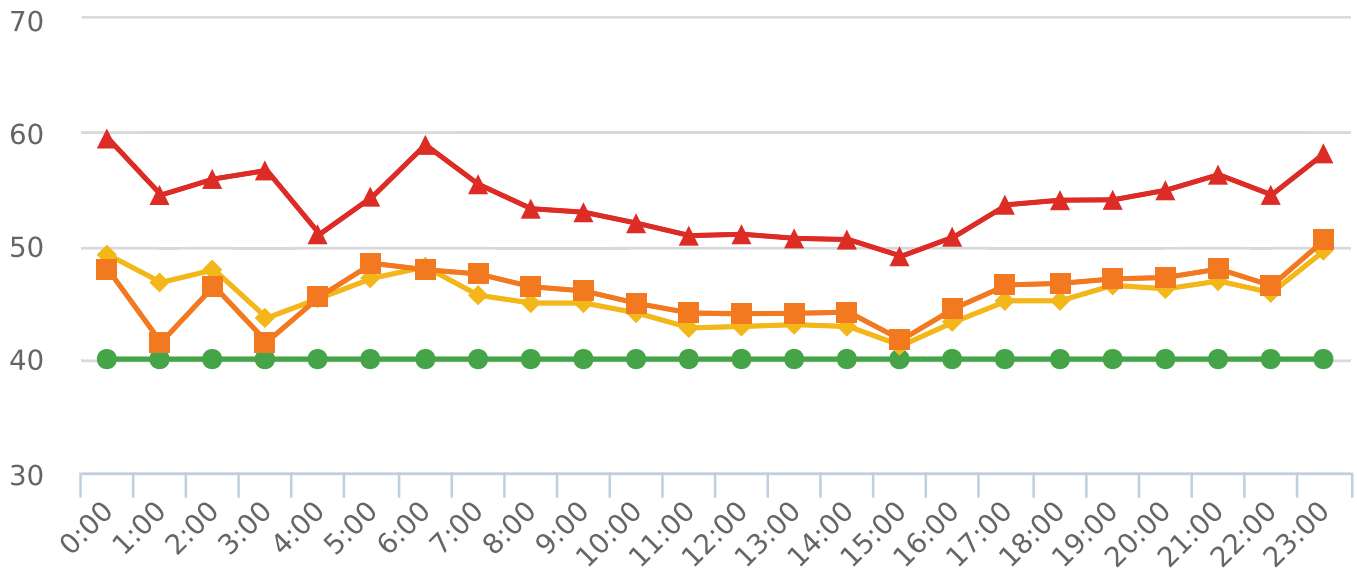

Generated by Marc Chateau from The Saanich Police Department on Jul 31, 2018 at 2:32:2 PM

Time of Day: 0:00 to 23:59
 Dates: 2/20/2018 to 3/10/2018

Site: Cordova Bay Rd 5000 block;
 capturing SB traffic, SB

Overall Summary

Total Days of Data: 17
 Speed Limit: 40
 Average Speed: 45.37
 50th Percentile Speed: 45.78
 85th Percentile Speed: 53.85
 Pace Speed Range: 42.0-52.0

Minimum Speed: 5.0
 Maximum Speed: 105.0
 Display Status: Display Off
 Average Volume per Day: 3443.6
 Total Volume: 58541.0

■ **Violators**
 ■ **Inside Threshold**
 ■ **Compliant**
 ■ **Vehicles Slowed**
 ■ **Other**

● **Speed Limit**
 ◆ **Average Speed**
 ■ **50% Speed**
 ▲ **85% Speed**