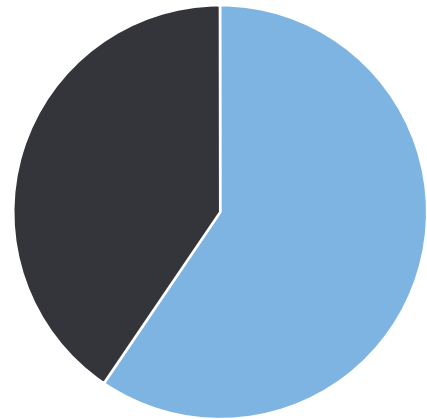

Generated by Marc Chateau from The Saanich Police Department on Jul 31, 2018 at 2:32:2 PM

Time of Day: 0:00 to 23:59
 Dates: 2/20/2018 to 3/10/2018

Site: Cordova Bay Rd 5000 block;
 capturing SB traffic, SB

Overall Summary

Total Days of Data: 17
 Speed Limit: 40
 Average Speed: 45.37
 50th Percentile Speed: 45.78
 85th Percentile Speed: 53.85
 Pace Speed Range: 42.0-52.0

Minimum Speed: 5.0
 Maximum Speed: 105.0
 Display Status: Display Off
 Average Volume per Day: 3443.6
 Total Volume: 58541.0