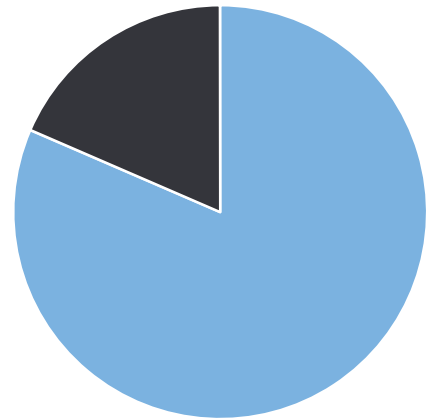

Generated by Marc Chateau from The Saanich Police Department on Aug 27, 2020 at 6:19:31 AM

Time of Day: 0:00 to 23:59
 Dates: 8/10/2020 to 8/26/2020

Site: Del Monte Ave 5100 blk;
 capturing SB traffic, SB

Overall Summary

Total Days of Data: 15
 Speed Limit: 50
 Average Speed: 31.94
 50th Percentile Speed: 33.18
 85th Percentile Speed: 38.97
 Pace Speed Range: 30-40

Minimum Speed: 5
 Maximum Speed: 79
 Display Status: Display Off, Speed Display
 Average Volume per Day: 578.9
 Total Volume: 8684