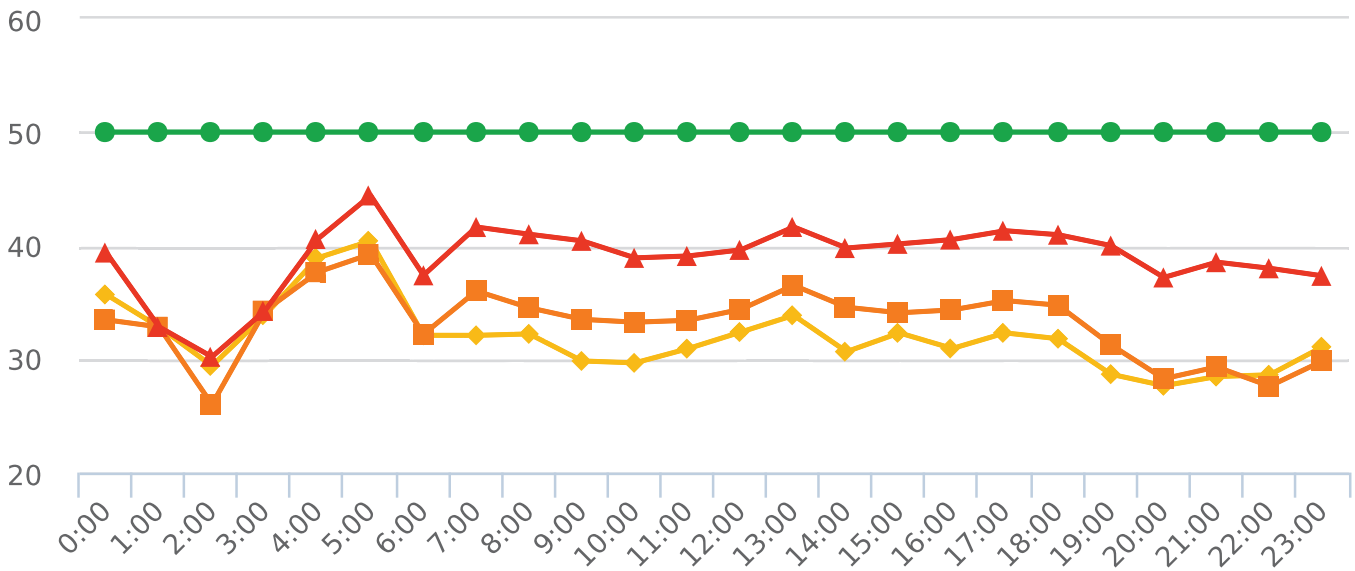

Generated by Marc Chateau from The Saanich Police Department on Aug 27, 2020 at 6:19:31 AM

Time of Day: 0:00 to 23:59
 Dates: 8/10/2020 to 8/26/2020

Site: Del Monte Ave 5100 blk;
 capturing SB traffic, SB

Overall Summary

Total Days of Data: 15
 Speed Limit: 50
 Average Speed: 31.94
 50th Percentile Speed: 33.18
 85th Percentile Speed: 38.97
 Pace Speed Range: 30-40

Minimum Speed: 5
 Maximum Speed: 79
 Display Status: Display Off, Speed Display
 Average Volume per Day: 578.9
 Total Volume: 8684

■ **Violators**
 ■ **Inside Threshold**
 ■ **Compliant**
 ■ **Vehicles Slowed**
 ■ **Other**

● **Speed Limit**
 ◆ **Average Speed**
 ■ **50% Speed**
 ▲ **85% Speed**