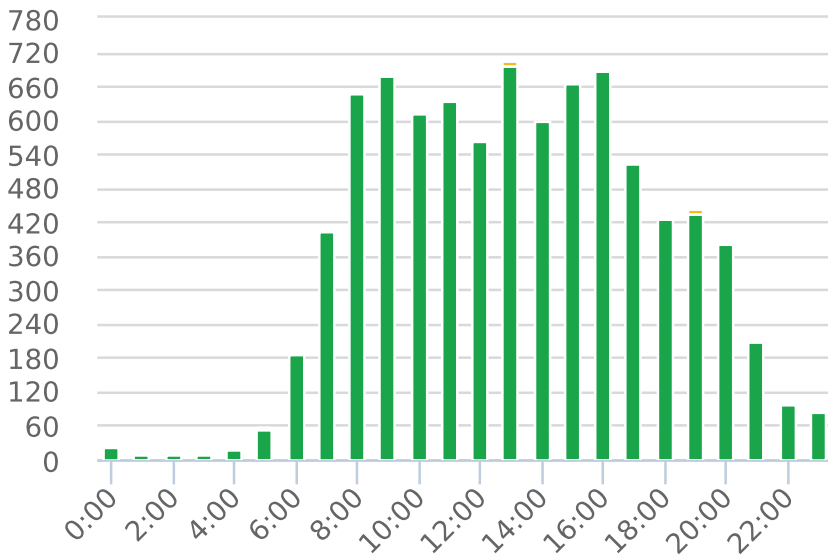

Generated by Marc Chateau from The Saanich Police Department on Aug 27, 2020 at 6:19:31 AM

Time of Day: 0:00 to 23:59
 Dates: 8/10/2020 to 8/26/2020

Site: Del Monte Ave 5100 blk;
 capturing SB traffic, SB

Overall Summary

Total Days of Data: 15
 Speed Limit: 50
 Average Speed: 31.94
 50th Percentile Speed: 33.18
 85th Percentile Speed: 38.97
 Pace Speed Range: 30-40

Minimum Speed: 5
 Maximum Speed: 79
 Display Status: Display Off, Speed Display
 Average Volume per Day: 578.9
 Total Volume: 8684