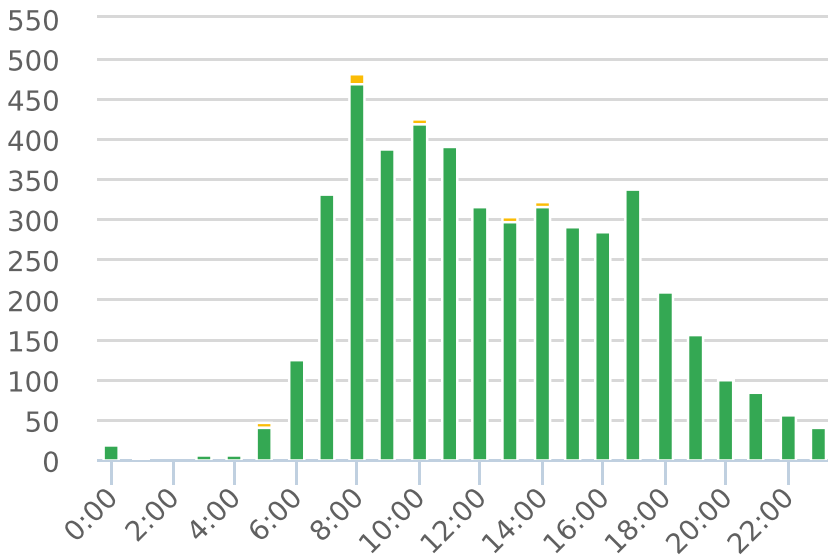

Generated by Heidi Bermudez from The Saanich Police Department on Jun 18, 2019 at 9:57:19 AM

Time of Day: 0:00 to 23:59
 Dates: 3/14/2018 to 3/20/2018

Site: Del Monte Avenue 5100 block capturing SB traffic facing

Overall Summary

Total Days of Data: 7
 Speed Limit: 50
 Average Speed: 30.52
 50th Percentile Speed: 32.17
 85th Percentile Speed: 39.32
 Pace Speed Range: 29-39

Minimum Speed: 5
 Maximum Speed: 66
 Display Status: Display Off
 Average Volume per Day: 679.7
 Total Volume: 4758