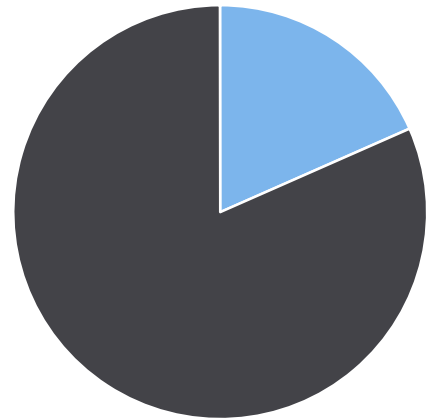

Generated by Heidi Bermudez from The Saanich Police Department on Jun 18, 2019 at 9:57:19 AM

Time of Day: 0:00 to 23:59
 Dates: 3/14/2018 to 3/20/2018

Site: Del Monte Avenue 5100 block capturing SB traffic facing

Overall Summary

Total Days of Data: 7
 Speed Limit: 50
 Average Speed: 30.52
 50th Percentile Speed: 32.17
 85th Percentile Speed: 39.32
 Pace Speed Range: 29-39

Minimum Speed: 5
 Maximum Speed: 66
 Display Status: Display Off
 Average Volume per Day: 679.7
 Total Volume: 4758