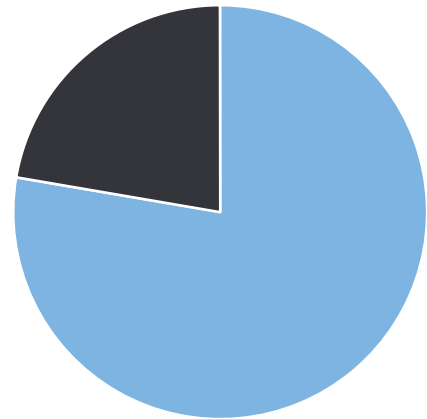

Generated by Marc Chateau from The Saanich Police Department on Feb 15, 2018 at 10:55:38 AM

Time of Day: 0:00 to 23:59
 Dates: 2/5/2018 to 2/14/2018

Site: Dunsterville Ave, 1200 blk;
 capturing EB traffic, EB

Overall Summary

Total Days of Data: 10
 Speed Limit: 50
 Average Speed: 9.89
 50th Percentile Speed: 9.4
 85th Percentile Speed: 11.17
 Pace Speed Range: 5.0-15.0

Minimum Speed: 5.0
 Maximum Speed: 24.0
 Display Status: Display Off
 Average Volume per Day: 115.3
 Total Volume: 1153.0