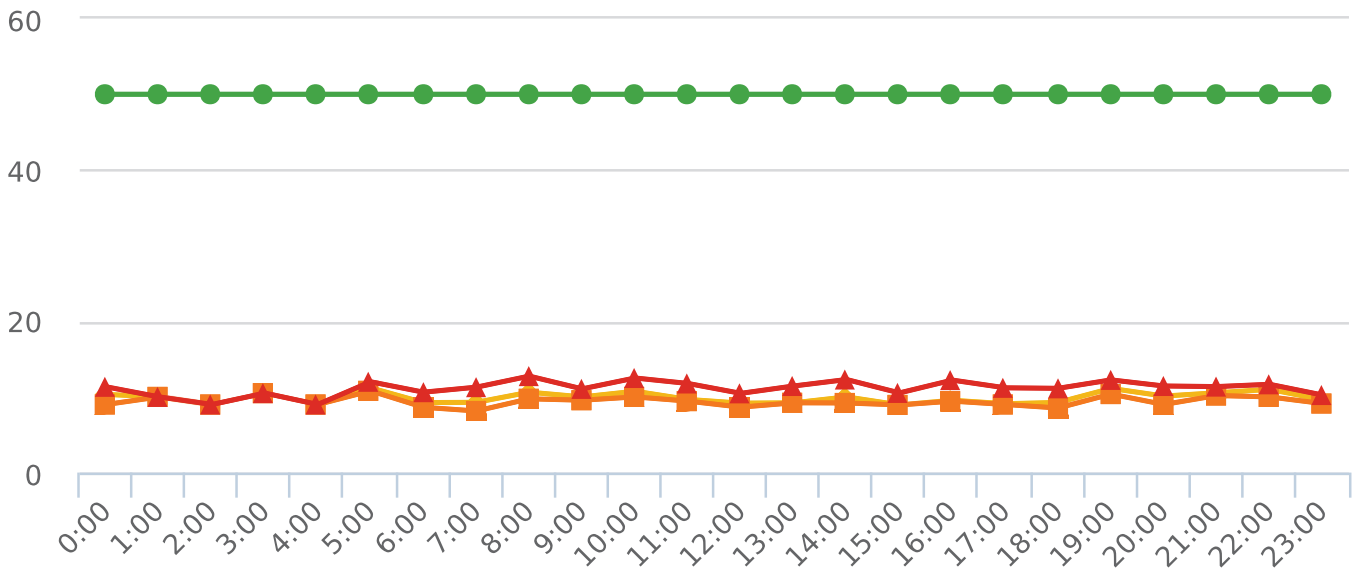

Generated by Marc Chateau from The Saanich Police Department on Feb 15, 2018 at 10:55:38 AM

Time of Day: 0:00 to 23:59
 Dates: 2/5/2018 to 2/14/2018

Site: Dunsterville Ave, 1200 blk;
 capturing EB traffic, EB

Overall Summary

Total Days of Data: 10
 Speed Limit: 50
 Average Speed: 9.89
 50th Percentile Speed: 9.4
 85th Percentile Speed: 11.17
 Pace Speed Range: 5.0-15.0

Minimum Speed: 5.0
 Maximum Speed: 24.0
 Display Status: Display Off
 Average Volume per Day: 115.3
 Total Volume: 1153.0

■ **Violators**
 ■ **Inside Threshold**
 ■ **Compliant**
 ■ **Vehicles Slowed**
 ■ **Other**

● **Speed Limit**
 ◆ **Average Speed**
 ■ **50% Speed**
 ▲ **85% Speed**