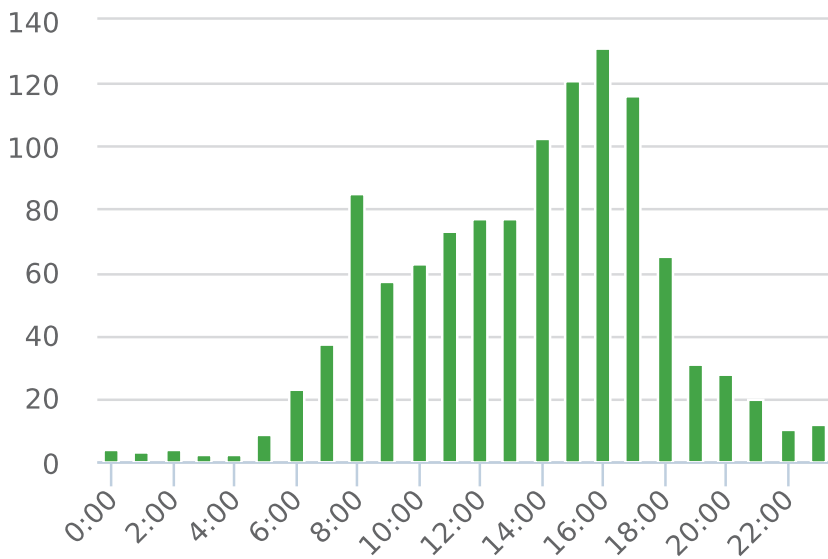

Generated by Marc Chateau from The Saanich Police Department on Feb 15, 2018 at 10:55:38 AM

Time of Day: 0:00 to 23:59
 Dates: 2/5/2018 to 2/14/2018

Site: Dunsterville Ave, 1200 blk;
 capturing EB traffic, EB

Overall Summary

Total Days of Data: 10
 Speed Limit: 50
 Average Speed: 9.89
 50th Percentile Speed: 9.4
 85th Percentile Speed: 11.17
 Pace Speed Range: 5.0-15.0

Minimum Speed: 5.0
 Maximum Speed: 24.0
 Display Status: Display Off
 Average Volume per Day: 115.3
 Total Volume: 1153.0