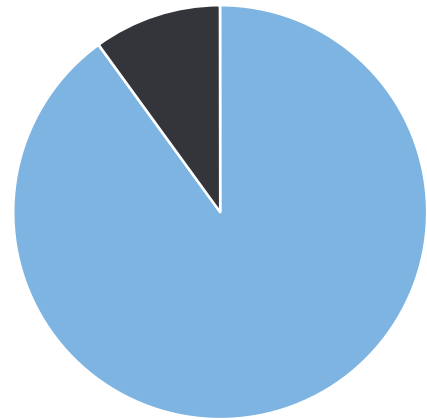

Generated by Marc Chateau from The Saanich Police Department on Jan 9, 2018 at 10:23:32 AM

Time of Day: 0:00 to 23:59
 Dates: 11/22/2017 to 12/5/2017

Site: Fowler Rd 5400 blk; capturing SB traffic, SB

Overall Summary

Total Days of Data: 14
 Speed Limit: 50
 Average Speed: 51.46
 50th Percentile Speed: 52.17
 85th Percentile Speed: 59.91
 Pace Speed Range: 48.0-58.0

Minimum Speed: 5.0
 Maximum Speed: 126.0
 Display Status: Display Off
 Average Volume per Day: 1866.8
 Total Volume: 26135.0