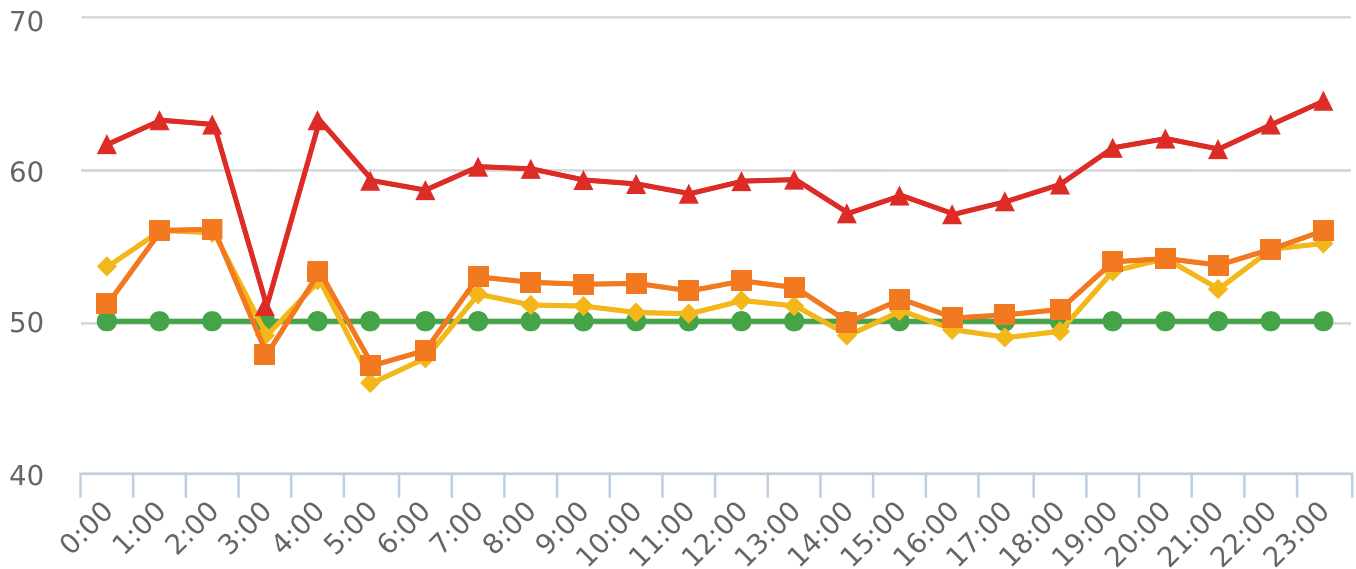

Generated by Marc Chateau from The Saanich Police Department on Jan 9, 2018 at 10:23:32 AM

Time of Day: 0:00 to 23:59
 Dates: 11/22/2017 to 12/5/2017

Site: Fowler Rd 5400 blk; capturing SB traffic, SB

Overall Summary

Total Days of Data: 14
 Speed Limit: 50
 Average Speed: 51.46
 50th Percentile Speed: 52.17
 85th Percentile Speed: 59.91
 Pace Speed Range: 48.0-58.0

Minimum Speed: 5.0
 Maximum Speed: 126.0
 Display Status: Display Off
 Average Volume per Day: 1866.8
 Total Volume: 26135.0

■ Violators
 ■ Inside Threshold
 ■ Compliant
 ■ Vehicles Slowed
 ■ Other

● Speed Limit
 ◆ Average Speed
 ■ 50% Speed
 ▲ 85% Speed