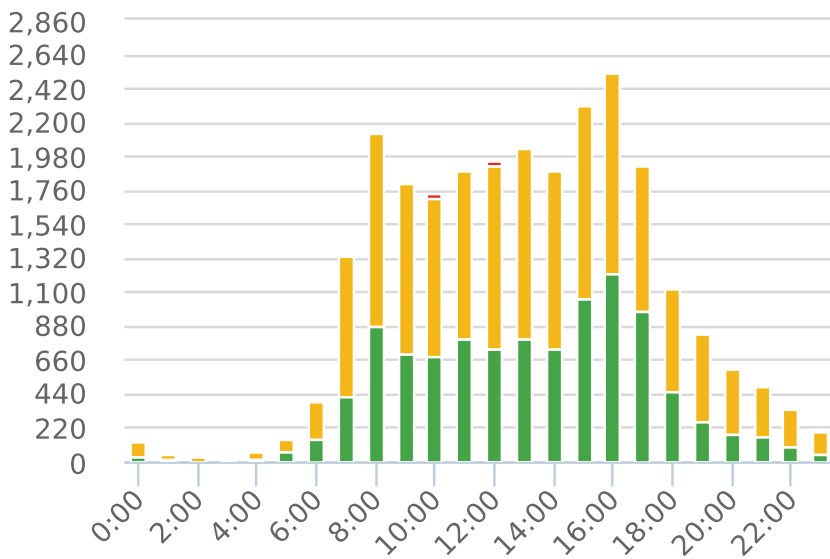

Generated by Marc Chateau from The Saanich Police Department on Jan 9, 2018 at 10:23:32 AM

Time of Day: 0:00 to 23:59
 Dates: 11/22/2017 to 12/5/2017

Site: Fowler Rd 5400 blk; capturing SB traffic, SB

Overall Summary

Total Days of Data: 14
 Speed Limit: 50
 Average Speed: 51.46
 50th Percentile Speed: 52.17
 85th Percentile Speed: 59.91
 Pace Speed Range: 48.0-58.0

Minimum Speed: 5.0
 Maximum Speed: 126.0
 Display Status: Display Off
 Average Volume per Day: 1866.8
 Total Volume: 26135.0

■ Violators
 ■ Inside Threshold
 ■ Compliant
 ■ Vehicles Slowed
 ■ Other

● Speed Limit
 ◆ Average Speed
 ■ 50% Speed
 ▲ 85% Speed