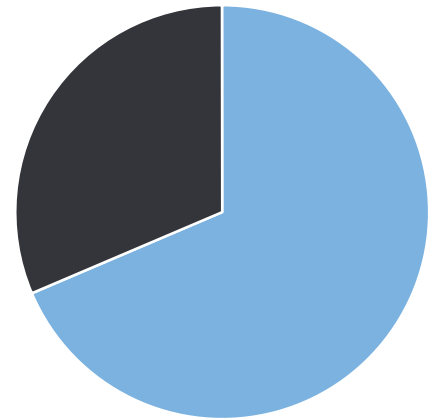

Generated by Marc Chateau from The Saanich Police Department on Jun 23, 2020 at 9:51:31 AM

Time of Day: 0:00 to 23:59
 Dates: 6/3/2020 to 6/16/2020

Site: Glanford Ave 4000 Block;
 Capturing NB traffic, NB, NB

Overall Summary

Total Days of Data: 13
 Speed Limit: 50
 Average Speed: 46.3
 50th Percentile Speed: 48.18
 85th Percentile Speed: 55.95
 Pace Speed Range: 44-54

Minimum Speed: 5
 Maximum Speed: 134
 Display Status: Display Off
 Average Volume per Day: 4001.0
 Total Volume: 52013