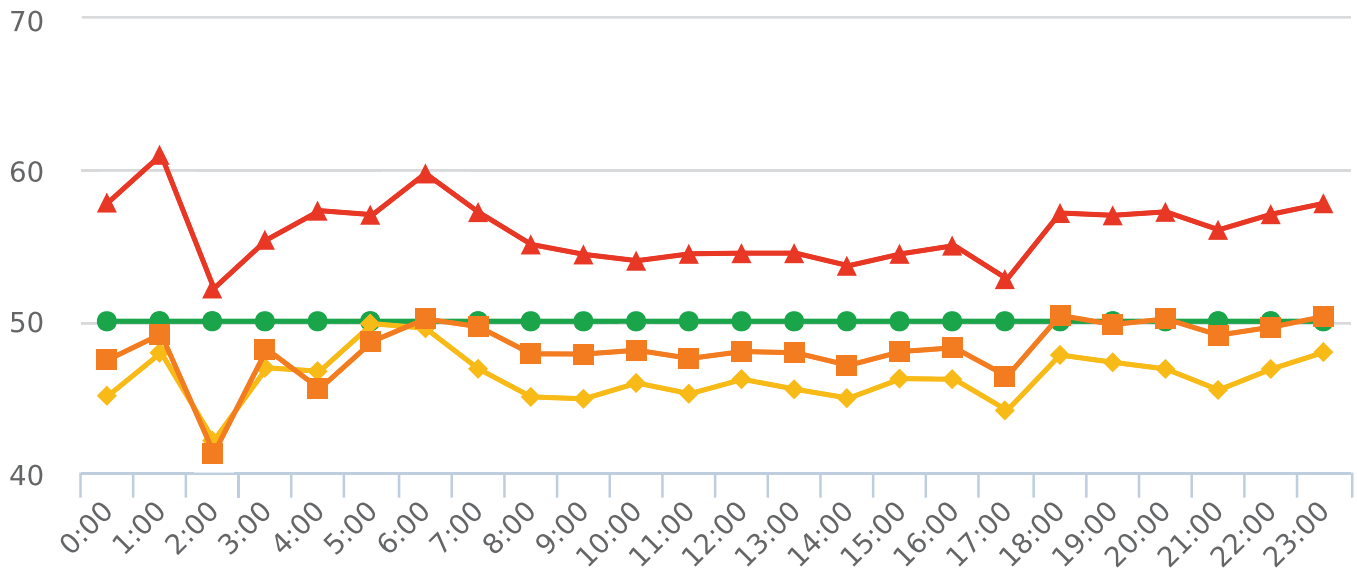

Generated by Marc Chateau from The Saanich Police Department on Jun 23, 2020 at 9:51:31 AM

Time of Day: 0:00 to 23:59
 Dates: 6/3/2020 to 6/16/2020

Site: Glanford Ave 4000 Block;
 Capturing NB traffic, NB, NB

Overall Summary

Total Days of Data: 13
 Speed Limit: 50
 Average Speed: 46.3
 50th Percentile Speed: 48.18
 85th Percentile Speed: 55.95
 Pace Speed Range: 44-54

Minimum Speed: 5
 Maximum Speed: 134
 Display Status: Display Off
 Average Volume per Day: 4001.0
 Total Volume: 52013

■ Violators
 ■ Inside Threshold
 ■ Compliant
 ■ Vehicles Slowed
 ■ Other

● Speed Limit
 ◆ Average Speed
 ■ 50% Speed
 ▲ 85% Speed