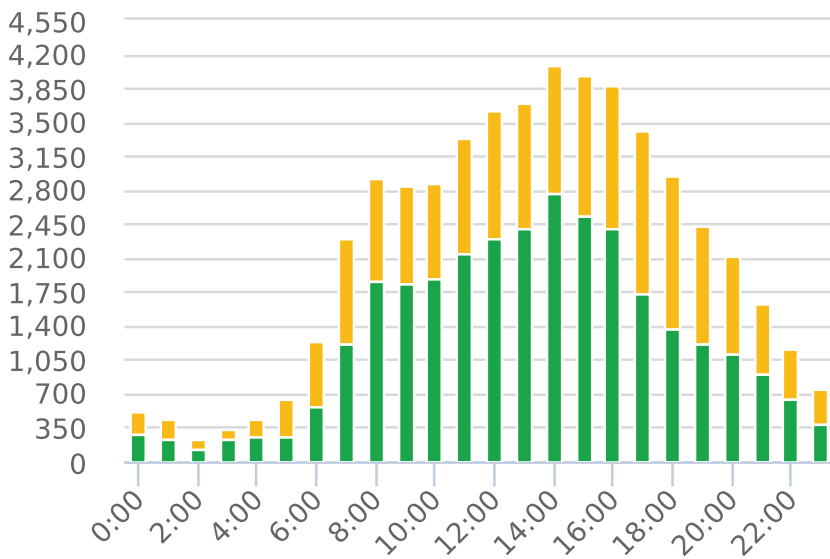

Generated by Marc Chateau from The Saanich Police Department on Jun 23, 2020 at 9:51:31 AM

Time of Day: 0:00 to 23:59
 Dates: 6/3/2020 to 6/16/2020

Site: Glanford Ave 4000 Block;
 Capturing NB traffic, NB, NB

Overall Summary

Total Days of Data: 13
 Speed Limit: 50
 Average Speed: 46.3
 50th Percentile Speed: 48.18
 85th Percentile Speed: 55.95
 Pace Speed Range: 44-54

Minimum Speed: 5
 Maximum Speed: 134
 Display Status: Display Off
 Average Volume per Day: 4001.0
 Total Volume: 52013

■ Violators
 ■ Inside Threshold
 ■ Compliant
 ■ Vehicles Slowed
 ■ Other

● Speed Limit
 ◆ Average Speed
 ■ 50% Speed
 ▲ 85% Speed