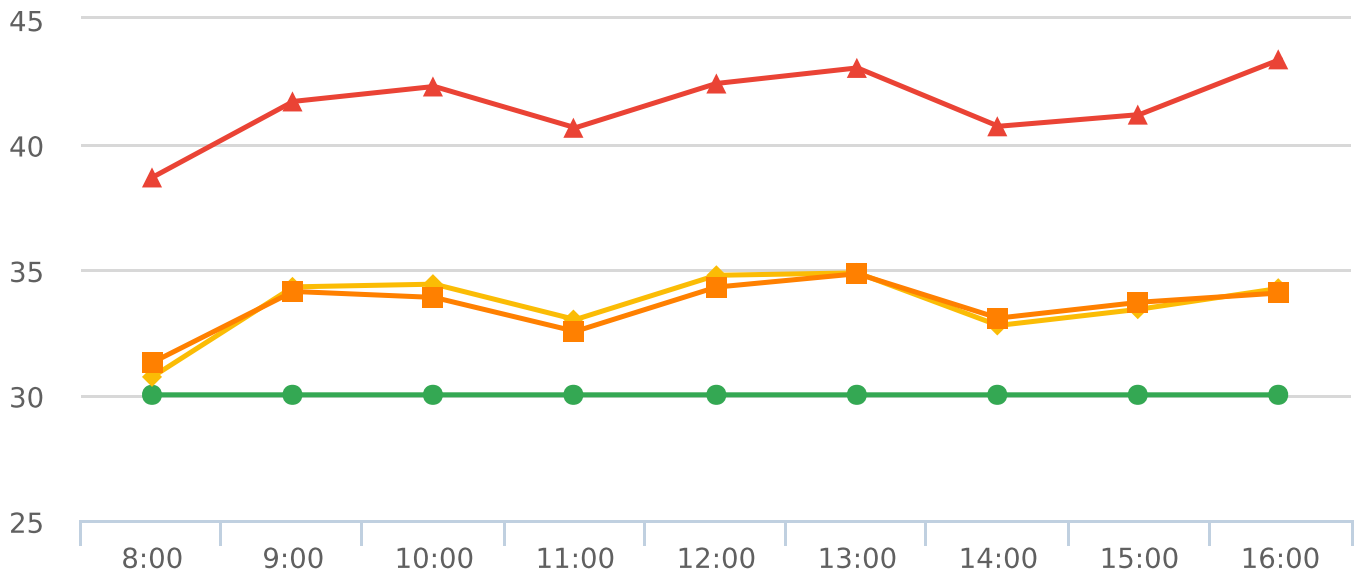

Generated by Heidi Bermudez from The Saanich Police Department on Sep 26, 2019 at 11:6:51 AM

Time of Day: 8:00 to 16:59
 Dates: 8/30/2019 to 9/20/2019

Site: Glanford Ave 4100 Blk;
 Capturing NB Traffic, NB

Overall Summary

Total Days of Data: 18
 Speed Limit: 30
 Average Speed: 33.61
 50th Percentile Speed: 33.53
 85th Percentile Speed: 41.56
 Pace Speed Range: 29-39

Minimum Speed: 5
 Maximum Speed: 92
 Display Status: Weekly Schedule
 Average Volume per Day: 3009.7
 Total Volume: 54175

■ **Violators**
 ■ **Inside Threshold**
 ■ **Compliant**
 ■ **Vehicles Slowed**
 ■ **Other**

● **Speed Limit**
 ◆ **Average Speed**
 ■ **50% Speed**
 ▲ **85% Speed**