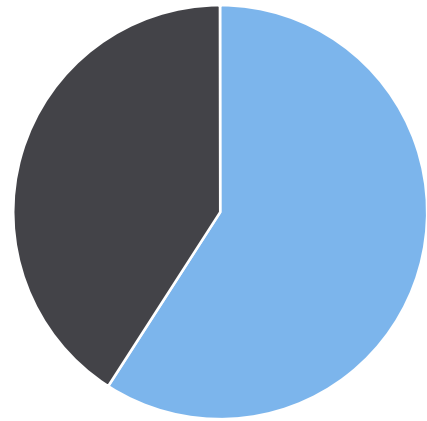

Generated by Heidi Bermudez from The Saanich Police Department on Sep 26, 2019 at 11:6:51 AM

Time of Day: 8:00 to 16:59
 Dates: 8/30/2019 to 9/20/2019

Site: Glanford Ave 4100 Blk;
 Capturing NB Traffic, NB

Overall Summary

Total Days of Data: 18
 Speed Limit: 30
 Average Speed: 33.61
 50th Percentile Speed: 33.53
 85th Percentile Speed: 41.56
 Pace Speed Range: 29-39

Minimum Speed: 5
 Maximum Speed: 92
 Display Status: Weekly Schedule
 Average Volume per Day: 3009.7
 Total Volume: 54175