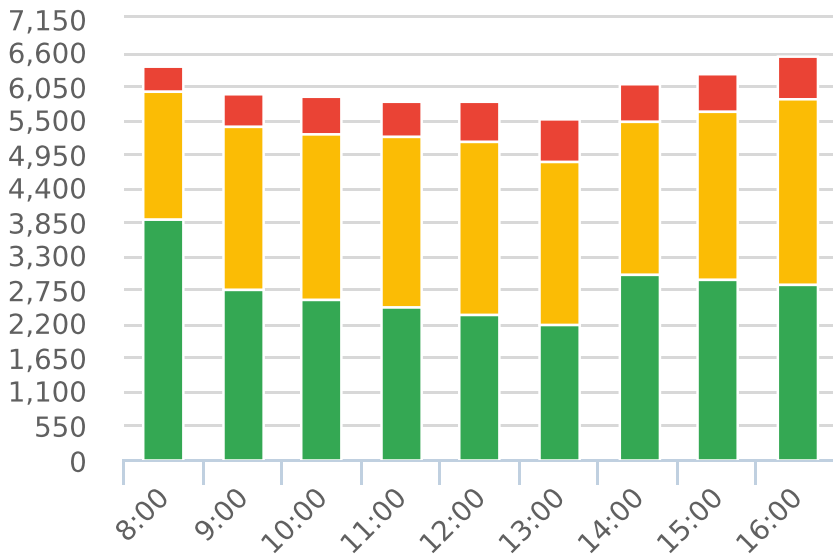

Generated by Heidi Bermudez from The Saanich Police Department on Sep 26, 2019 at 11:6:51 AM

Time of Day: 8:00 to 16:59
 Dates: 8/30/2019 to 9/20/2019

Site: Glanford Ave 4100 Blk;
 Capturing NB Traffic, NB

Overall Summary

Total Days of Data: 18
 Speed Limit: 30
 Average Speed: 33.61
 50th Percentile Speed: 33.53
 85th Percentile Speed: 41.56
 Pace Speed Range: 29-39

Minimum Speed: 5
 Maximum Speed: 92
 Display Status: Weekly Schedule
 Average Volume per Day: 3009.7
 Total Volume: 54175

■ **Violators**
 ■ **Inside Threshold**
 ■ **Compliant**
 ■ **Vehicles Slowed**
 ■ **Other**

● **Speed Limit**
 ◆ **Average Speed**
 ■ **50% Speed**
 ▲ **85% Speed**