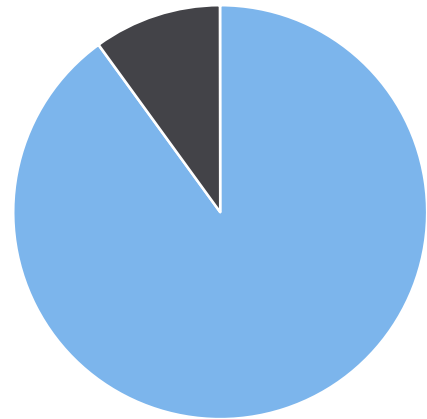

Generated by Heidi Bermudez from The Saanich Police Department on Jun 13, 2019 at 8:48:54 AM

Time of Day: 8:00 to 16:59  
 Dates: 9/11/2018 to 9/17/2018

Site: Gordon Head Rd 3900 block;  
 capturing SB traffic, SB

## Overall Summary

Total Days of Data: 5  
 Speed Limit: 30  
 Average Speed: 25.02  
 50th Percentile Speed: 24.59  
 85th Percentile Speed: 30.28  
 Pace Speed Range: 20-30

Minimum Speed: 5  
 Maximum Speed: 59  
 Display Status: Weekly Schedule  
 Average Volume per Day: 2036.0  
 Total Volume: 10180