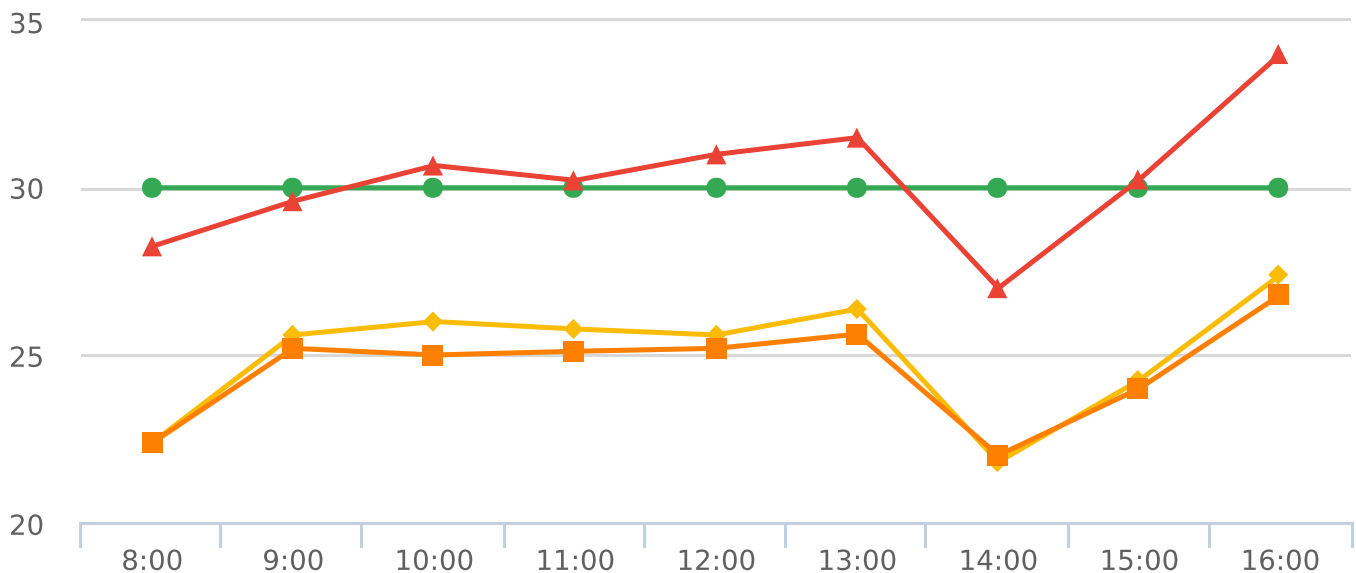

Generated by Heidi Bermudez from The Saanich Police Department on Jun 13, 2019 at 8:48:54 AM

Time of Day: 8:00 to 16:59  
 Dates: 9/11/2018 to 9/17/2018

Site: Gordon Head Rd 3900 block;  
 capturing SB traffic, SB

## Overall Summary

Total Days of Data: 5  
 Speed Limit: 30  
 Average Speed: 25.02  
 50th Percentile Speed: 24.59  
 85th Percentile Speed: 30.28  
 Pace Speed Range: 20-30

Minimum Speed: 5  
 Maximum Speed: 59  
 Display Status: Weekly Schedule  
 Average Volume per Day: 2036.0  
 Total Volume: 10180

■ Violators   
 ■ Inside Threshold   
 ■ Compliant   
 ■ Vehicles Slowed   
 ■ Other

● Speed Limit   
 ◆ Average Speed   
 ■ 50% Speed   
 ▲ 85% Speed