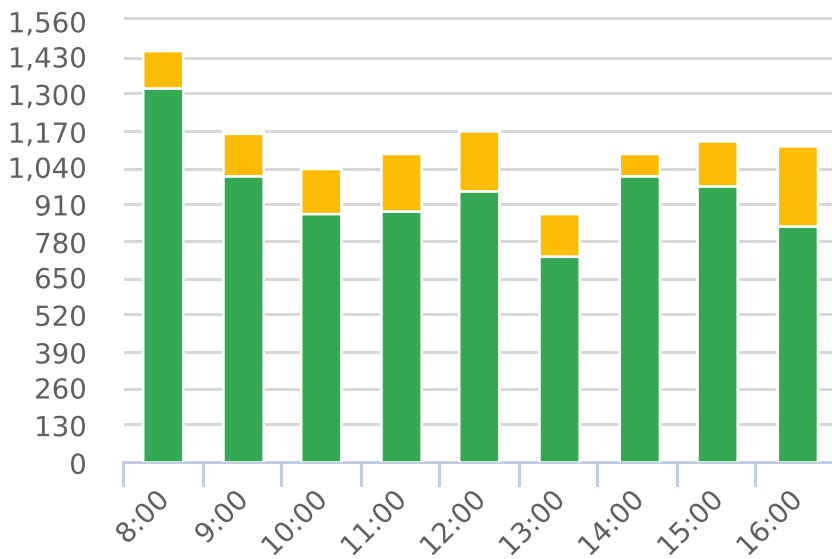

Generated by Heidi Bermudez from The Saanich Police Department on Jun 13, 2019 at 8:48:54 AM

Time of Day: 8:00 to 16:59  
 Dates: 9/11/2018 to 9/17/2018

Site: Gordon Head Rd 3900 block;  
 capturing SB traffic, SB

## Overall Summary

Total Days of Data: 5  
 Speed Limit: 30  
 Average Speed: 25.02  
 50th Percentile Speed: 24.59  
 85th Percentile Speed: 30.28  
 Pace Speed Range: 20-30

Minimum Speed: 5  
 Maximum Speed: 59  
 Display Status: Weekly Schedule  
 Average Volume per Day: 2036.0  
 Total Volume: 10180

■ Violators   
 ■ Inside Threshold   
 ■ Compliant   
 ■ Vehicles Slowed   
 ■ Other

● Speed Limit   
 ◆ Average Speed   
 ■ 50% Speed   
 ▲ 85% Speed