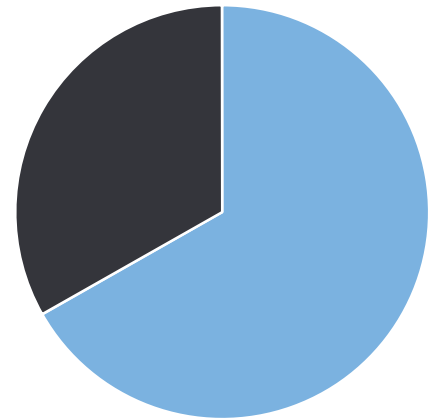

Generated by Marc Chateau from The Saanich Police Department on Apr 9, 2020 at 9:31:29 AM

Time of Day: 8:00 to 16:59
 Dates: 10/31/2019 to 11/10/2019

Site: Hastings Street, 1300 block;
 Capturing EB traffic, EB

Overall Summary

Total Days of Data: 7
 Speed Limit: 30
 Average Speed: 30.9
 50th Percentile Speed: 30.53
 85th Percentile Speed: 38.57
 Pace Speed Range: 26-36

Minimum Speed: 5
 Maximum Speed: 98
 Display Status: Weekly Schedule
 Average Volume per Day: 1278.1
 Total Volume: 8947