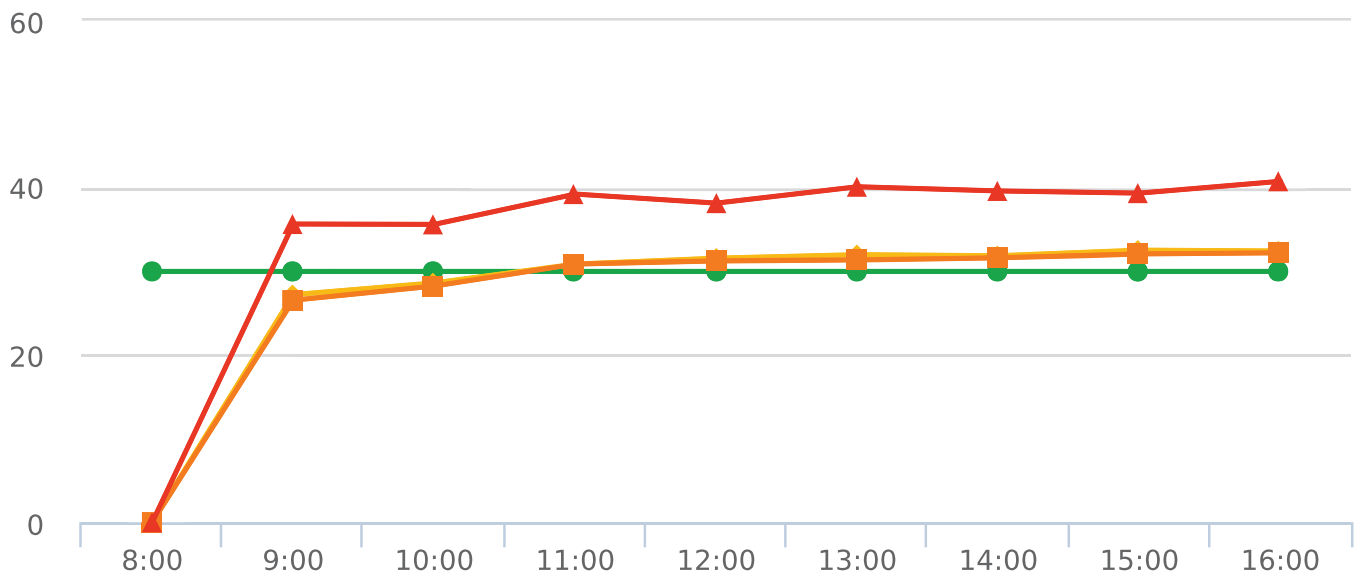

Generated by Marc Chateau from The Saanich Police Department on Apr 9, 2020 at 9:31:29 AM

Time of Day: 8:00 to 16:59
 Dates: 10/31/2019 to 11/10/2019

Site: Hastings Street, 1300 block;
 Capturing EB traffic, EB

Overall Summary

Total Days of Data: 7
 Speed Limit: 30
 Average Speed: 30.9
 50th Percentile Speed: 30.53
 85th Percentile Speed: 38.57
 Pace Speed Range: 26-36

Minimum Speed: 5
 Maximum Speed: 98
 Display Status: Weekly Schedule
 Average Volume per Day: 1278.1
 Total Volume: 8947

■ Violators
 ■ Inside Threshold
 ■ Compliant
 ■ Vehicles Slowed
 ■ Other

● Speed Limit
 ◆ Average Speed
 ■ 50% Speed
 ▲ 85% Speed