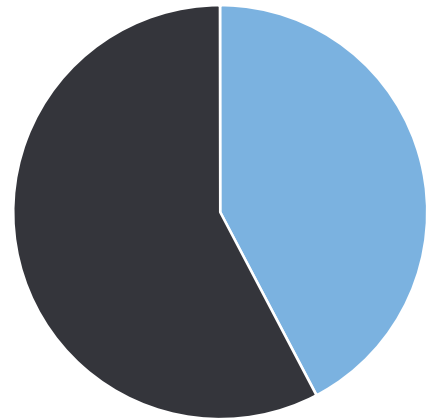

Generated by Marc Chateau from The Saanich Police Department on Apr 9, 2020 at 10:57:54 AM

Time of Day: 0:00 to 23:59  
 Dates: 3/24/2020 to 4/7/2020

Site: Helmcken Rd 4000 block;  
 Capturing EB traffic, EB, EB

## Overall Summary

Total Days of Data: 15  
 Speed Limit: 50  
 Average Speed: 57.33  
 50th Percentile Speed: 58.43  
 85th Percentile Speed: 65.2  
 Pace Speed Range: 54-64

Minimum Speed: 5  
 Maximum Speed: 101  
 Display Status: Display Off  
 Average Volume per Day: 3602.6  
 Total Volume: 54039