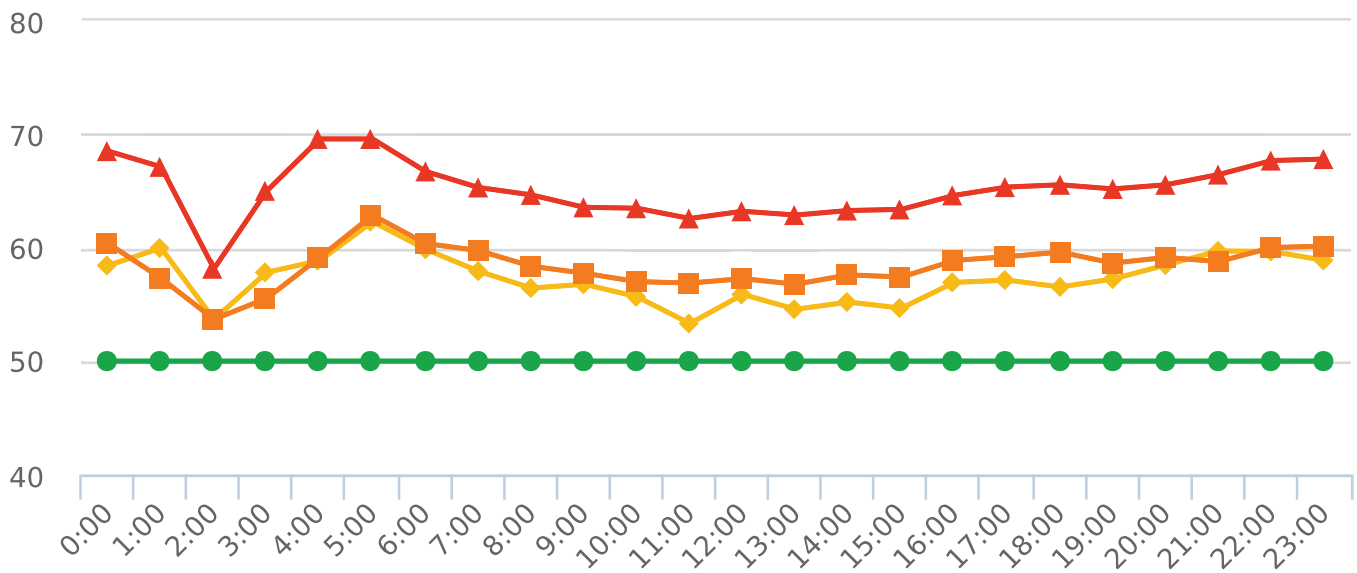

Generated by Marc Chateau from The Saanich Police Department on Apr 9, 2020 at 10:57:54 AM

Time of Day: 0:00 to 23:59  
 Dates: 3/24/2020 to 4/7/2020

Site: Helmcken Rd 4000 block;  
 Capturing EB traffic, EB, EB

## Overall Summary

Total Days of Data: 15  
 Speed Limit: 50  
 Average Speed: 57.33  
 50th Percentile Speed: 58.43  
 85th Percentile Speed: 65.2  
 Pace Speed Range: 54-64

Minimum Speed: 5  
 Maximum Speed: 101  
 Display Status: Display Off  
 Average Volume per Day: 3602.6  
 Total Volume: 54039

■ Violators   
 ■ Inside Threshold   
 ■ Compliant   
 ■ Vehicles Slowed   
 ■ Other

● Speed Limit   
 ◆ Average Speed   
 ■ 50% Speed   
 ▲ 85% Speed