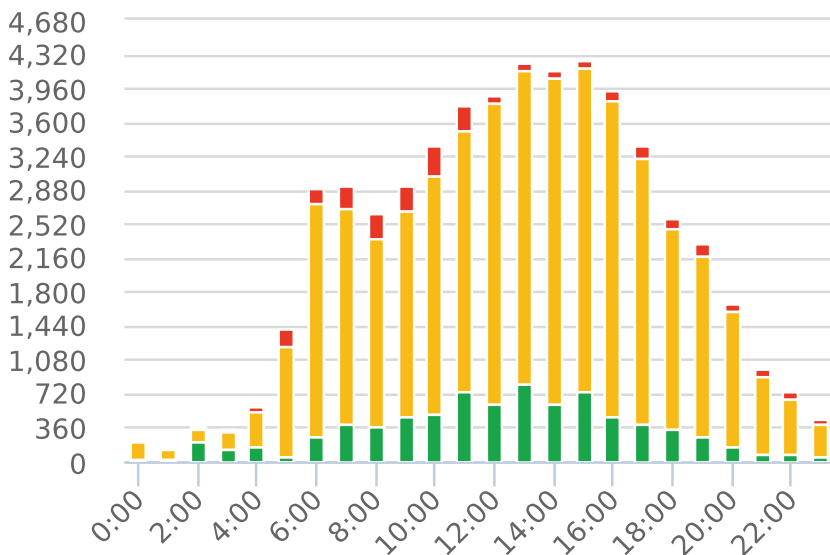

Generated by Marc Chateau from The Saanich Police Department on Apr 9, 2020 at 10:57:54 AM

Time of Day: 0:00 to 23:59  
 Dates: 3/24/2020 to 4/7/2020

Site: Helmcken Rd 4000 block;  
 Capturing EB traffic, EB, EB

## Overall Summary

Total Days of Data: 15  
 Speed Limit: 50  
 Average Speed: 57.33  
 50th Percentile Speed: 58.43  
 85th Percentile Speed: 65.2  
 Pace Speed Range: 54-64

Minimum Speed: 5  
 Maximum Speed: 101  
 Display Status: Display Off  
 Average Volume per Day: 3602.6  
 Total Volume: 54039

■ Violators   
 ■ Inside Threshold   
 ■ Compliant   
 ■ Vehicles Slowed   
 ■ Other

● Speed Limit   
 ◆ Average Speed   
 ■ 50% Speed   
 ▲ 85% Speed