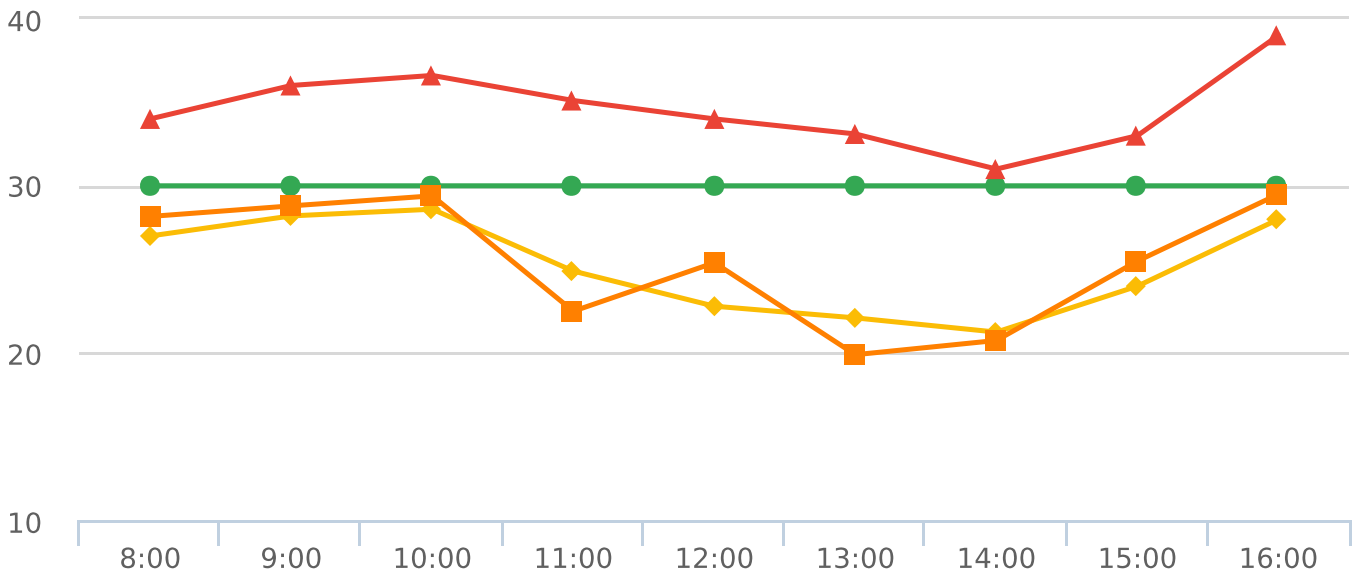

Extended Speed Summary Report

Generated by Heidi Bermudez from The Saanich Police Department on Jun 13, 2019 at 8:51:30 AM

Time of Day: 8:00 to 16:59
 Dates: 9/11/2018 to 9/17/2018

Site: Kenmore Rd 1600 block;
 capturing EB traffic, EB

Overall Summary

Total Days of Data: 5
 Speed Limit: 30
 Average Speed: 25.21
 50th Percentile Speed: 25.55
 85th Percentile Speed: 34.64
 Pace Speed Range: 19-29

Minimum Speed: 5
 Maximum Speed: 66
 Display Status: Weekly Schedule
 Average Volume per Day: 1208.8
 Total Volume: 6044

■ Violators
 ■ Inside Threshold
 ■ Compliant
 ■ Vehicles Slowed
 ■ Other

● Speed Limit
 ◆ Average Speed
 ■ 50% Speed
 ▲ 85% Speed