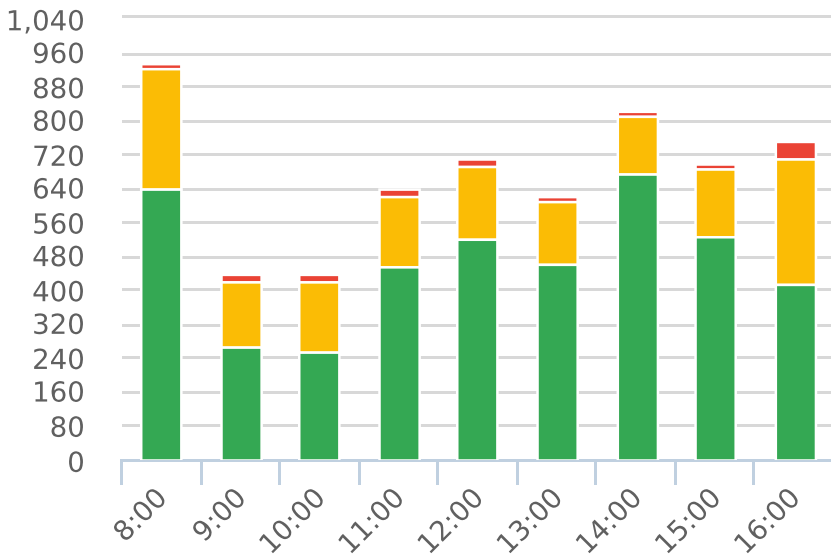

Extended Speed Summary Report

Generated by Heidi Bermudez from The Saanich Police Department on Jun 13, 2019 at 8:51:30 AM

Time of Day: 8:00 to 16:59
 Dates: 9/11/2018 to 9/17/2018

Site: Kenmore Rd 1600 block;
 capturing EB traffic, EB

Overall Summary

Total Days of Data: 5
 Speed Limit: 30
 Average Speed: 25.21
 50th Percentile Speed: 25.55
 85th Percentile Speed: 34.64
 Pace Speed Range: 19-29

Minimum Speed: 5
 Maximum Speed: 66
 Display Status: Weekly Schedule
 Average Volume per Day: 1208.8
 Total Volume: 6044

■ Violators
 ■ Inside Threshold
 ■ Compliant
 ■ Vehicles Slowed
 ■ Other

● Speed Limit
 ◆ Average Speed
 ■ 50% Speed
 ▲ 85% Speed