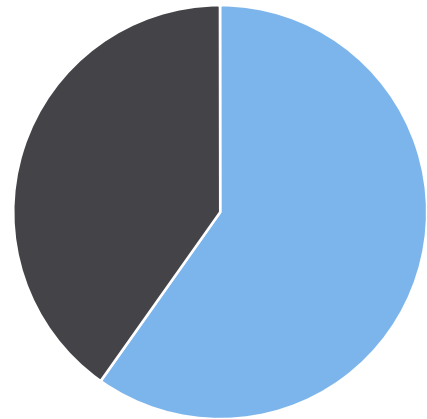

Extended Speed Summary Report

Generated by Heidi Bermudez from The Saanich Police Department on Jun 13, 2019 at 8:51:30 AM

Time of Day: 8:00 to 16:59
 Dates: 9/11/2018 to 9/17/2018

Site: Kenmore Rd 1600 block;
 capturing EB traffic, EB

Overall Summary

Total Days of Data: 5
 Speed Limit: 30
 Average Speed: 25.21
 50th Percentile Speed: 25.55
 85th Percentile Speed: 34.64
 Pace Speed Range: 19-29

Minimum Speed: 5
 Maximum Speed: 66
 Display Status: Weekly Schedule
 Average Volume per Day: 1208.8
 Total Volume: 6044