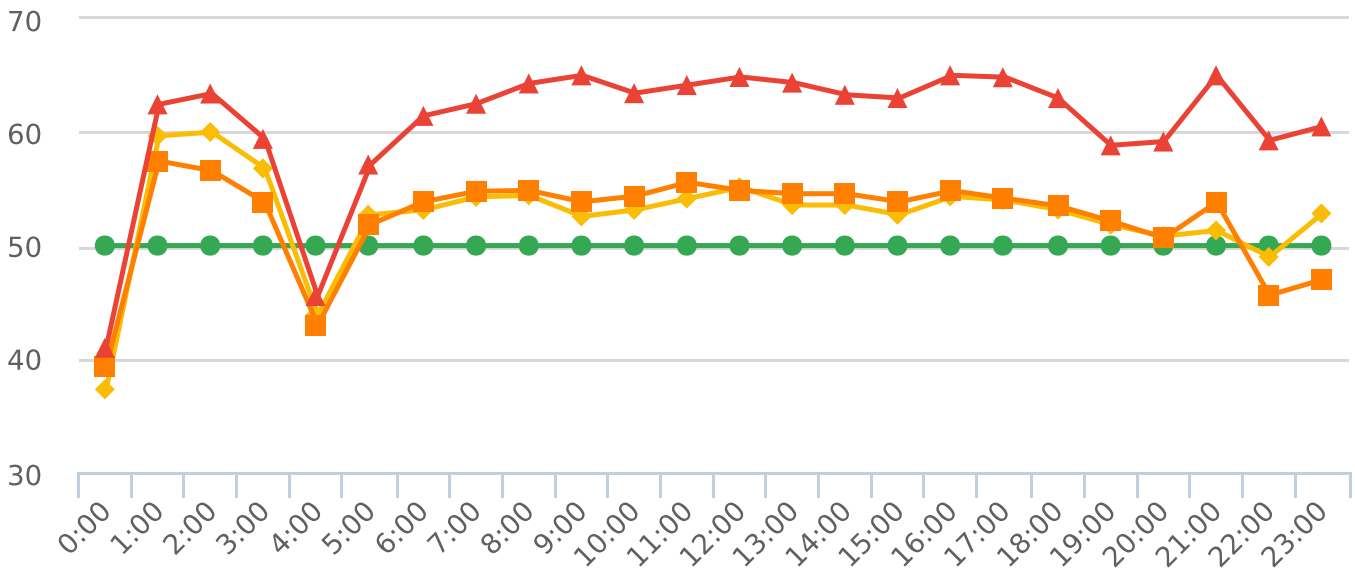

Generated by Heidi Bermudez from The Saanich Police Department on Jun 18, 2019 at 11:8:38 AM

Time of Day: 0:00 to 23:59
 Dates: 2/28/2018 to 3/6/2018

Site: Markham St 4400 block;
 capturing SB traffic, SB

Overall Summary

Total Days of Data: 7
 Speed Limit: 50
 Average Speed: 52.69
 50th Percentile Speed: 52.46
 85th Percentile Speed: 60.87
 Pace Speed Range: 49-59

Minimum Speed: 5
 Maximum Speed: 108
 Display Status: Speed Display
 Average Volume per Day: 1517.6
 Total Volume: 10623

■ Violators ■ Inside Threshold ■ Compliant

■ Vehicles Slowed ■ Other

● Speed Limit ◆ Average Speed ■ 50% Speed ▲ 85% Speed