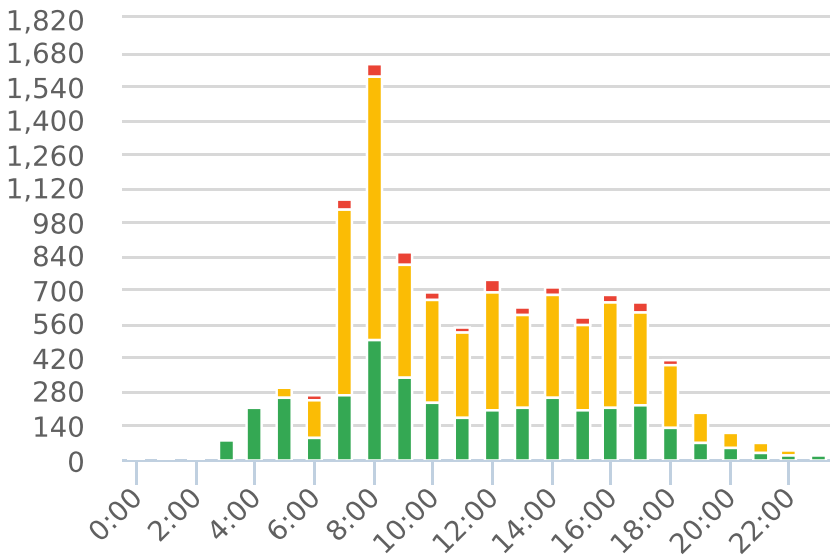

Generated by Heidi Bermudez from The Saanich Police Department on Jun 18, 2019 at 11:8:38 AM

Time of Day: 0:00 to 23:59
 Dates: 2/28/2018 to 3/6/2018

Site: Markham St 4400 block;
 capturing SB traffic, SB

Overall Summary

Total Days of Data: 7
 Speed Limit: 50
 Average Speed: 52.69
 50th Percentile Speed: 52.46
 85th Percentile Speed: 60.87
 Pace Speed Range: 49-59

Minimum Speed: 5
 Maximum Speed: 108
 Display Status: Speed Display
 Average Volume per Day: 1517.6
 Total Volume: 10623

■ Violators ■ Inside Threshold ■ Compliant

■ Vehicles Slowed ■ Other

● Speed Limit ◆ Average Speed ■ 50% Speed ▲ 85% Speed