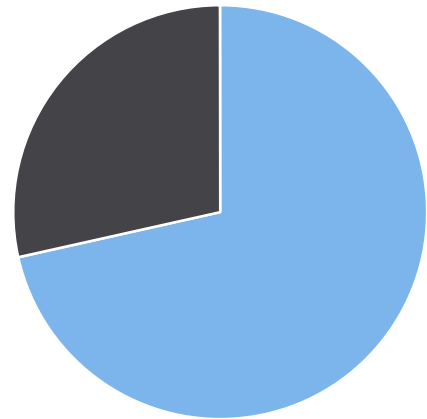

Generated by Heidi Bermudez from The Saanich Police Department on Jun 18, 2019 at 11:8:38 AM

Time of Day: 0:00 to 23:59
 Dates: 2/28/2018 to 3/6/2018

Site: Markham St 4400 block;
 capturing SB traffic, SB

Overall Summary

Total Days of Data: 7
 Speed Limit: 50
 Average Speed: 52.69
 50th Percentile Speed: 52.46
 85th Percentile Speed: 60.87
 Pace Speed Range: 49-59

Minimum Speed: 5
 Maximum Speed: 108
 Display Status: Speed Display
 Average Volume per Day: 1517.6
 Total Volume: 10623