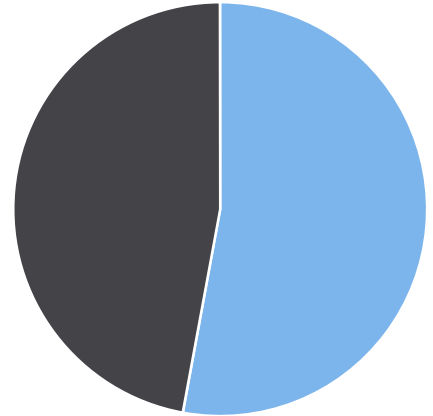

Generated by Heidi Bermudez from The Saanich Police Department on Sep 5, 2019 at 4:18:31 PM

Time of Day: 0:00 to 23:59
 Dates: 8/3/2019 to 8/19/2019

Site: Mcrae Ave 1600 Block; capturing EB traffic, EB

Overall Summary

Total Days of Data: 17
 Speed Limit: 50
 Average Speed: 24.55
 50th Percentile Speed: 23.27
 85th Percentile Speed: 36.71
 Pace Speed Range: 18-28

Minimum Speed: 5
 Maximum Speed: 99
 Display Status: Display Off
 Average Volume per Day: 605.6
 Total Volume: 10296