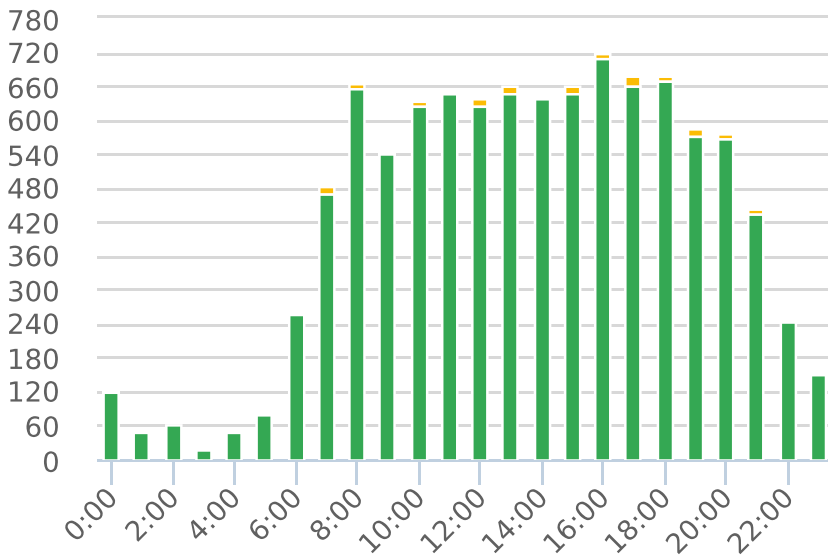

Generated by Heidi Bermudez from The Saanich Police Department on Sep 5, 2019 at 4:18:31 PM

Time of Day: 0:00 to 23:59
 Dates: 8/3/2019 to 8/19/2019

Site: Mcrae Ave 1600 Block; capturing EB traffic, EB

Overall Summary

Total Days of Data: 17
 Speed Limit: 50
 Average Speed: 24.55
 50th Percentile Speed: 23.27
 85th Percentile Speed: 36.71
 Pace Speed Range: 18-28

Minimum Speed: 5
 Maximum Speed: 99
 Display Status: Display Off
 Average Volume per Day: 605.6
 Total Volume: 10296