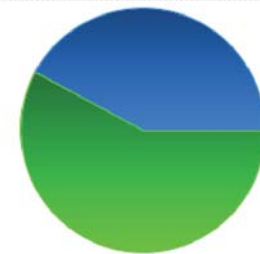

Sign Effectiveness

Vehicles Slowed (blue), Other (green)

Speeds

Speed Limit (green), Average Speed (yellow), 50% Speed (orange), 85% Speed (red)