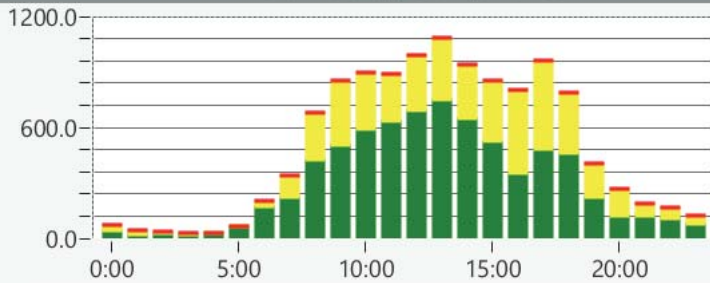

Extended Speed Summary Report

Generated by Marc Chateau from The Saanich Police Department

on Dec 5, 2017 at 6:16:52 AM

Site: Old West Saanich Road 5100 block;
capturing SB traffic, SB

Time of Day: 0:00 to 23:59

Dates: 11/18/2017 to 11/26/2017

A sign of the future.™

Overall Summary

Total Days of Data: 9

Speed Limit: 50

Average Speed: 45.39

50th Percentile Speed: 44.24

85th Percentile Speed: 53.41

Pace Speed Range: 41 to 51

Minimum Speed: 5

Maximum Speed: 85

Display Status: Did Not Display Vehicle Speeds

Average Volume per Day: 1297.2

Total Volume: 11675

Volumes by Compliance

Compliant (green), Violators (red), Inside Threshold (yellow)

Sign Effectiveness

Vehicles Slowed (blue), Other (green)

Speeds

Speed Limit (green), Average Speed (yellow), 50% Speed (orange), 85% Speed (red)