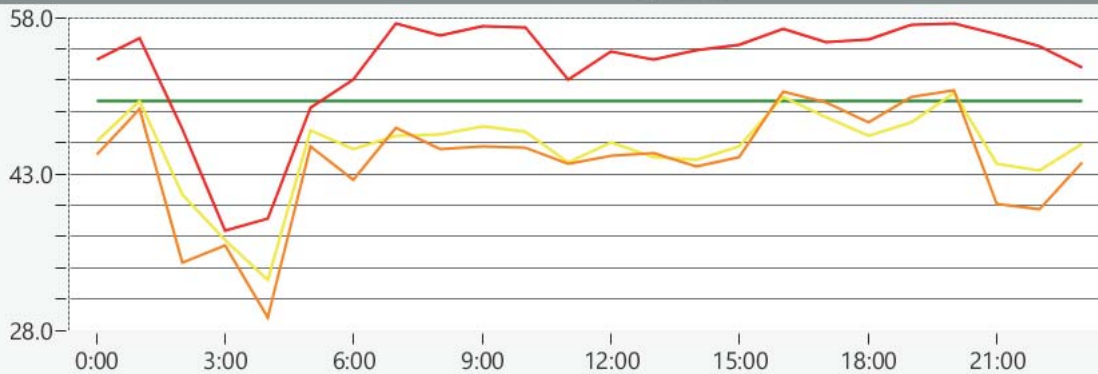

Extended Speed Summary Report

Generated by Marc Chateau from The Saanich Police Department

on Dec 5, 2017 at 6:16:52 AM

Site: Old West Saanich Road 5100 block;
capturing SB traffic, SB

Time of Day: 0:00 to 23:59

Dates: 11/18/2017 to 11/26/2017

A sign of the future.™

Overall Summary

Total Days of Data: 9

Speed Limit: 50

Average Speed: 45.39

50th Percentile Speed: 44.24

85th Percentile Speed: 53.41

Pace Speed Range: 41 to 51

Minimum Speed: 5

Maximum Speed: 85

Display Status: Did Not Display Vehicle Speeds

Average Volume per Day: 1297.2

Total Volume: 11675

Volumes by Compliance

Compliant (green), Violators (red), Inside Threshold (yellow)

Sign Effectiveness

Vehicles Slowed (blue), Other (green)

Speeds

Speed Limit (green), Average Speed (yellow), 50% Speed (orange), 85% Speed (red)