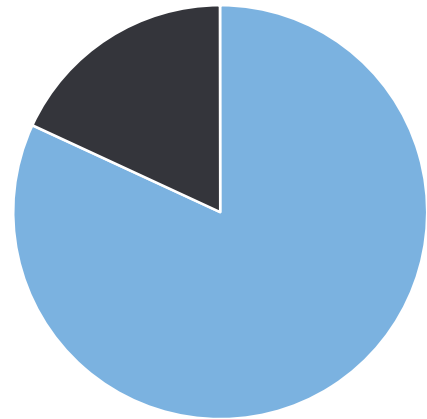

Generated by Marc Chateau from The Saanich Police Department on Aug 26, 2020 at 9:41:46 AM

Time of Day: 0:00 to 23:59  
 Dates: 6/24/2020 to 8/25/2020

Site: Pat Bay Hwy in front of SFD , NB

## Overall Summary

Total Days of Data: 63  
 Speed Limit: 50  
 Average Speed: 52.48  
 50th Percentile Speed: 52.92  
 85th Percentile Speed: 59.15  
 Pace Speed Range: 48-58

Minimum Speed: 5  
 Maximum Speed: 114  
 Display Status: Speed Display  
 Average Volume per Day: 8858.3  
 Total Volume: 558071