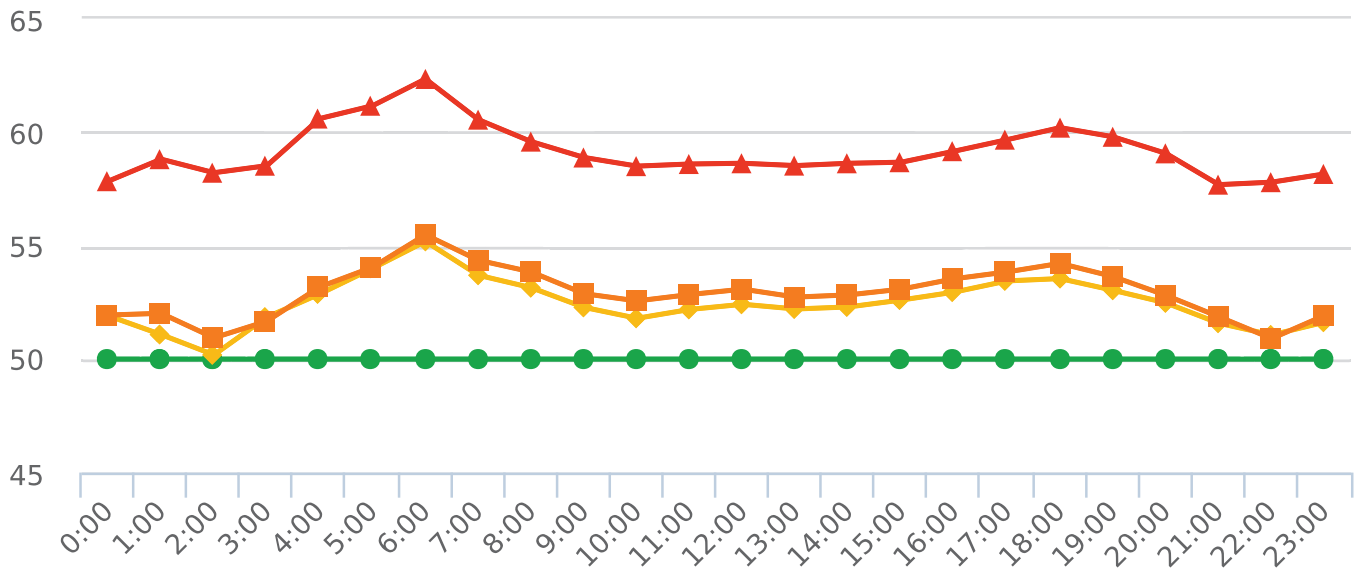

Generated by Marc Chateau from The Saanich Police Department on Aug 26, 2020 at 9:41:46 AM

Time of Day: 0:00 to 23:59  
 Dates: 6/24/2020 to 8/25/2020

Site: Pat Bay Hwy in front of SFD , NB

## Overall Summary

Total Days of Data: 63  
 Speed Limit: 50  
 Average Speed: 52.48  
 50th Percentile Speed: 52.92  
 85th Percentile Speed: 59.15  
 Pace Speed Range: 48-58

Minimum Speed: 5  
 Maximum Speed: 114  
 Display Status: Speed Display  
 Average Volume per Day: 8858.3  
 Total Volume: 558071

■ Violators   
 ■ Inside Threshold   
 ■ Compliant   
 ■ Vehicles Slowed   
 ■ Other

● Speed Limit   
 ◆ Average Speed   
 ■ 50% Speed   
 ▲ 85% Speed