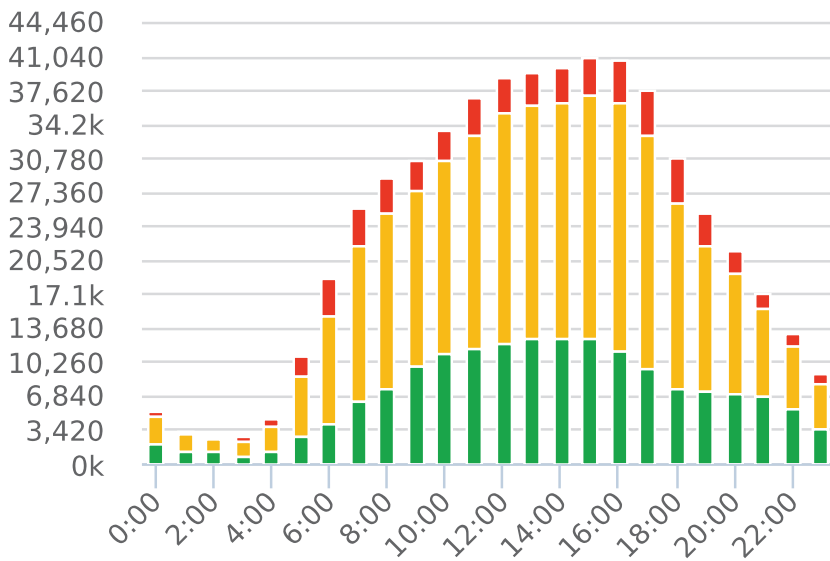

Generated by Marc Chateau from The Saanich Police Department on Aug 26, 2020 at 9:41:46 AM

Time of Day: 0:00 to 23:59  
 Dates: 6/24/2020 to 8/25/2020

Site: Pat Bay Hwy in front of SFD , NB

## Overall Summary

Total Days of Data: 63  
 Speed Limit: 50  
 Average Speed: 52.48  
 50th Percentile Speed: 52.92  
 85th Percentile Speed: 59.15  
 Pace Speed Range: 48-58

Minimum Speed: 5  
 Maximum Speed: 114  
 Display Status: Speed Display  
 Average Volume per Day: 8858.3  
 Total Volume: 558071

■ Violators   
 ■ Inside Threshold   
 ■ Compliant   
 ■ Vehicles Slowed   
 ■ Other

● Speed Limit   
 ◆ Average Speed   
 ■ 50% Speed   
 ▲ 85% Speed