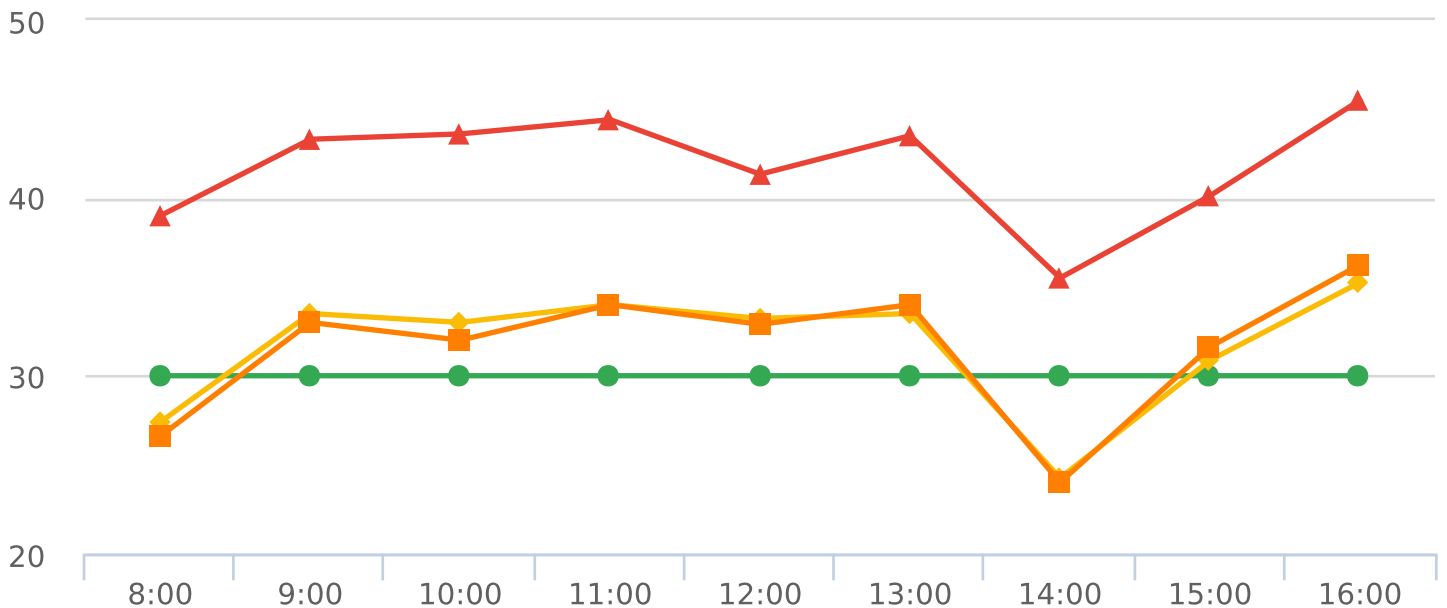

Generated by Marc Chateau from The Saanich Police Department on Jun 11, 2019 at 6:3:43 AM

Time of Day: 8:00 to 16:59  
 Dates: 9/11/2018 to 9/17/2018

Site: Prospect Lake Rd 300 block;  
 capturing WB traffic, WB

## Overall Summary

Total Days of Data: 5	Minimum Speed: 5
Speed Limit: 30	Maximum Speed: 83
Average Speed: 31.67	Display Status: Weekly Schedule
50th Percentile Speed: 31.6	Average Volume per Day: 782.6
85th Percentile Speed: 41.81	Total Volume: 3913
Pace Speed Range: 26-36	

■ **Violators**    
 ■ **Inside Threshold**    
 ■ **Compliant**    
 ■ **Vehicles Slowed**    
 ■ **Other**

● **Speed Limit**    
 ◆ **Average Speed**    
 ■ **50% Speed**    
 ▲ **85% Speed**