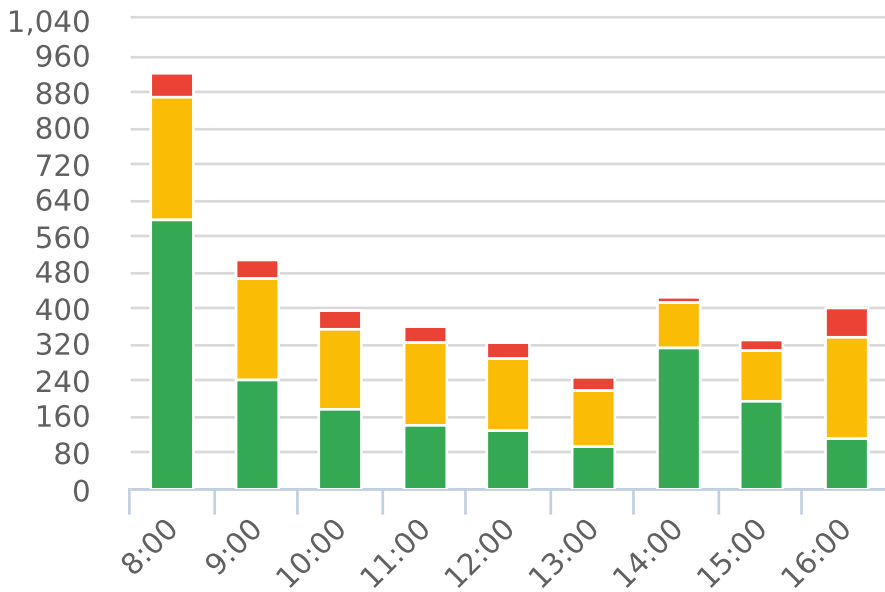

Generated by Marc Chateau from The Saanich Police Department on Jun 11, 2019 at 6:3:43 AM

Time of Day: 8:00 to 16:59  
 Dates: 9/11/2018 to 9/17/2018

Site: Prospect Lake Rd 300 block;  
 capturing WB traffic, WB

## Overall Summary

Total Days of Data: 5	Minimum Speed: 5
Speed Limit: 30	Maximum Speed: 83
Average Speed: 31.67	Display Status: Weekly Schedule
50th Percentile Speed: 31.6	Average Volume per Day: 782.6
85th Percentile Speed: 41.81	Total Volume: 3913
Pace Speed Range: 26-36	