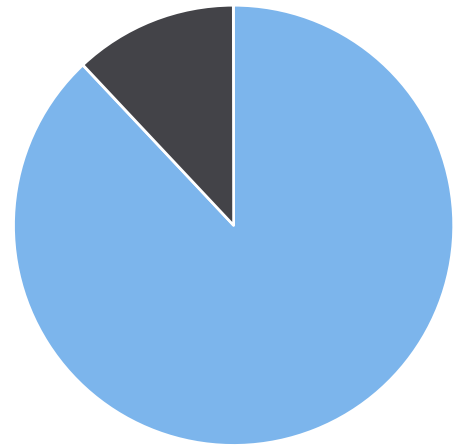

Generated by Marc Chateau from The Saanich Police Department on Jun 11, 2019 at 6:3:43 AM

Time of Day: 8:00 to 16:59  
 Dates: 9/11/2018 to 9/17/2018

Site: Prospect Lake Rd 300 block;  
 capturing WB traffic, WB

## Overall Summary

Total Days of Data: 5	Minimum Speed: 5
Speed Limit: 30	Maximum Speed: 83
Average Speed: 31.67	Display Status: Weekly Schedule
50th Percentile Speed: 31.6	Average Volume per Day: 782.6
85th Percentile Speed: 41.81	Total Volume: 3913
Pace Speed Range: 26-36	