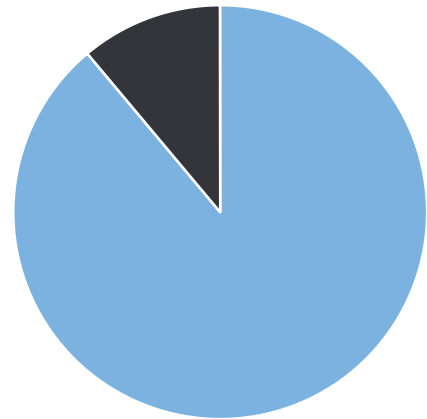

Generated by Marc Chateau from The Saanich Police Department on Nov 5, 2019 at 10:13:48 AM

Time of Day: 0:00 to 23:59  
 Dates: 10/10/2019 to 10/18/2019

Site: Prospect Lake Rd 4000 Block; capturing NB traffic, NB

## Overall Summary

Total Days of Data: 9  
 Speed Limit: 50  
 Average Speed: 40.28  
 50th Percentile Speed: 40.08  
 85th Percentile Speed: 46.1  
 Pace Speed Range: 36-46

Minimum Speed: 5  
 Maximum Speed: 70  
 Display Status: Display Off  
 Average Volume per Day: 994.6  
 Total Volume: 8951