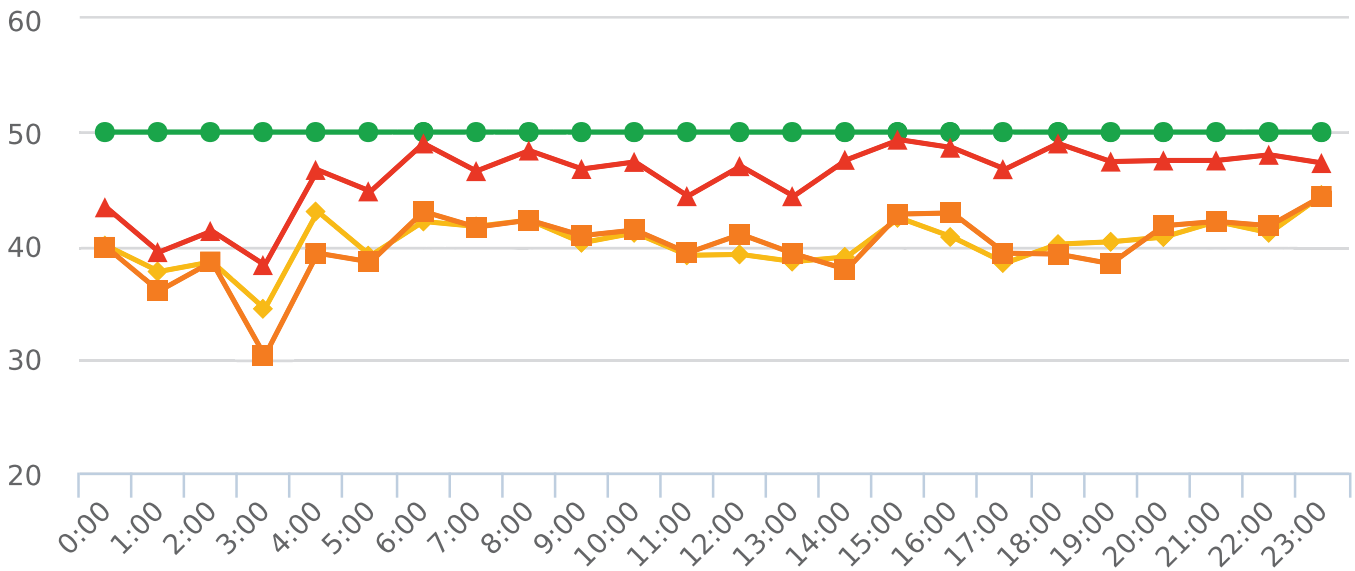

Generated by Marc Chateau from The Saanich Police Department on Nov 5, 2019 at 10:13:48 AM

Time of Day: 0:00 to 23:59  
 Dates: 10/10/2019 to 10/18/2019

Site: Prospect Lake Rd 4000 Block; capturing NB traffic, NB

## Overall Summary

Total Days of Data: 9  
 Speed Limit: 50  
 Average Speed: 40.28  
 50th Percentile Speed: 40.08  
 85th Percentile Speed: 46.1  
 Pace Speed Range: 36-46

Minimum Speed: 5  
 Maximum Speed: 70  
 Display Status: Display Off  
 Average Volume per Day: 994.6  
 Total Volume: 8951

■ Violators   
 ■ Inside Threshold   
 ■ Compliant   
 ■ Vehicles Slowed   
 ■ Other

● Speed Limit   
 ◆ Average Speed   
 ■ 50% Speed   
 ▲ 85% Speed