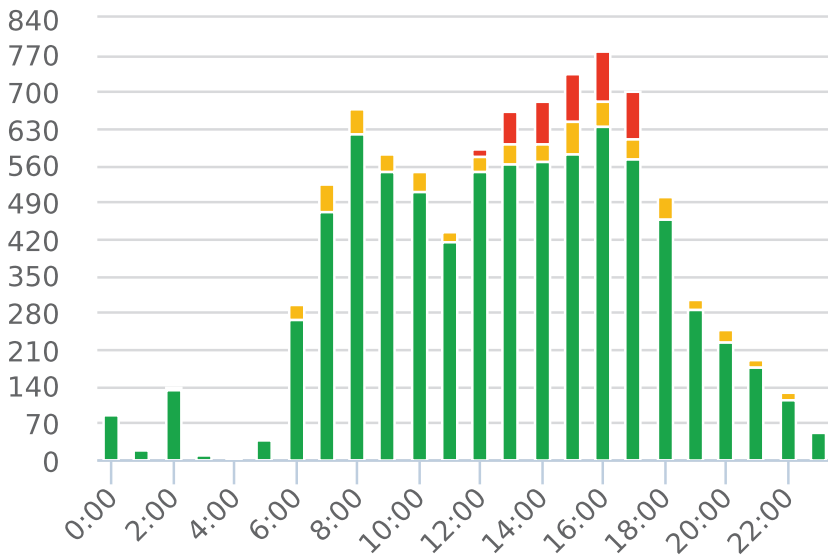

Generated by Marc Chateau from The Saanich Police Department on Nov 5, 2019 at 10:13:48 AM

Time of Day: 0:00 to 23:59  
 Dates: 10/10/2019 to 10/18/2019

Site: Prospect Lake Rd 4000 Block; capturing NB traffic, NB

## Overall Summary

Total Days of Data: 9  
 Speed Limit: 50  
 Average Speed: 40.28  
 50th Percentile Speed: 40.08  
 85th Percentile Speed: 46.1  
 Pace Speed Range: 36-46

Minimum Speed: 5  
 Maximum Speed: 70  
 Display Status: Display Off  
 Average Volume per Day: 994.6  
 Total Volume: 8951

■ Violators   
 ■ Inside Threshold   
 ■ Compliant   
 ■ Vehicles Slowed   
 ■ Other

● Speed Limit   
 ◆ Average Speed   
 ■ 50% Speed   
 ▲ 85% Speed