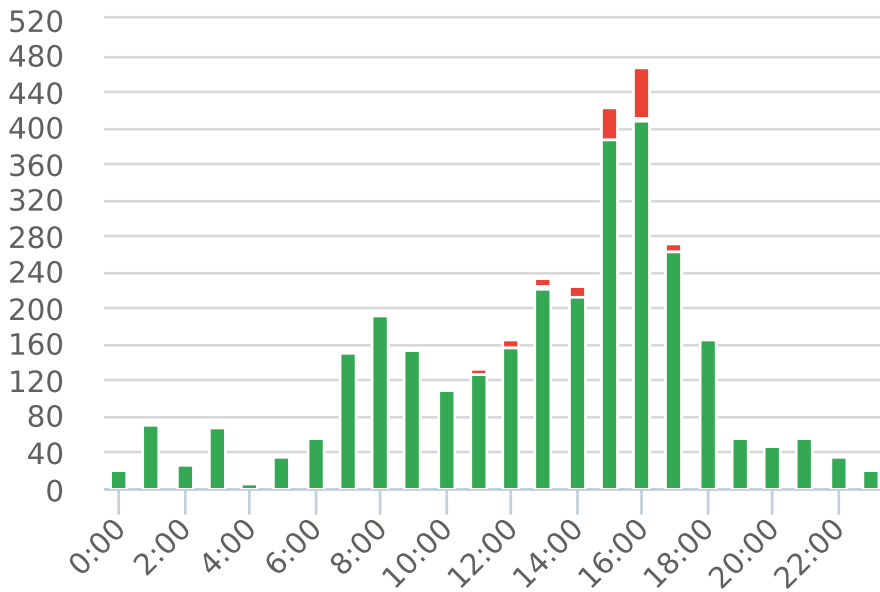

Generated by Jon de Boer from The Saanich Police Department on Oct 29, 2019 at 9:11:49 AM

Time of Day: 0:00 to 23:59
 Dates: 10/10/2019 to 10/28/2019

Site: Prospect Lake Rd 4100 block; capturing SB traffic, SB

Overall Summary

Total Days of Data: 19
 Speed Limit: 50
 Average Speed: 27.94
 50th Percentile Speed: 27.02
 85th Percentile Speed: 31.11
 Pace Speed Range: 24-34

Minimum Speed: 5
 Maximum Speed: 55
 Display Status: Display Off
 Average Volume per Day: 168.4
 Total Volume: 3199

■ Violators
 ■ Inside Threshold
 ■ Compliant
 ■ Vehicles Slowed
 ■ Other

● Speed Limit
 ◆ Average Speed
 ■ 50% Speed
 ▲ 85% Speed