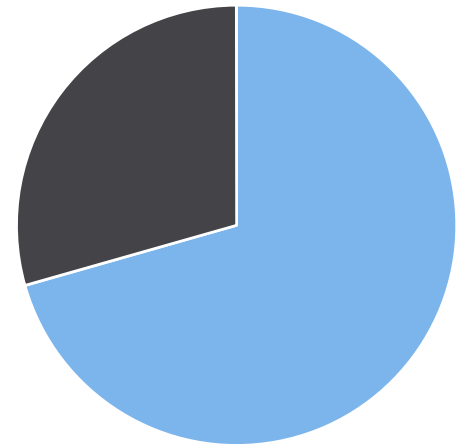

Generated by Jon de Boer from The Saanich Police Department on Oct 29, 2019 at 9:11:49 AM

Time of Day: 0:00 to 23:59
 Dates: 10/10/2019 to 10/28/2019

Site: Prospect Lake Rd 4100 block; capturing SB traffic, SB

Overall Summary

Total Days of Data: 19
 Speed Limit: 50
 Average Speed: 27.94
 50th Percentile Speed: 27.02
 85th Percentile Speed: 31.11
 Pace Speed Range: 24-34

Minimum Speed: 5
 Maximum Speed: 55
 Display Status: Display Off
 Average Volume per Day: 168.4
 Total Volume: 3199