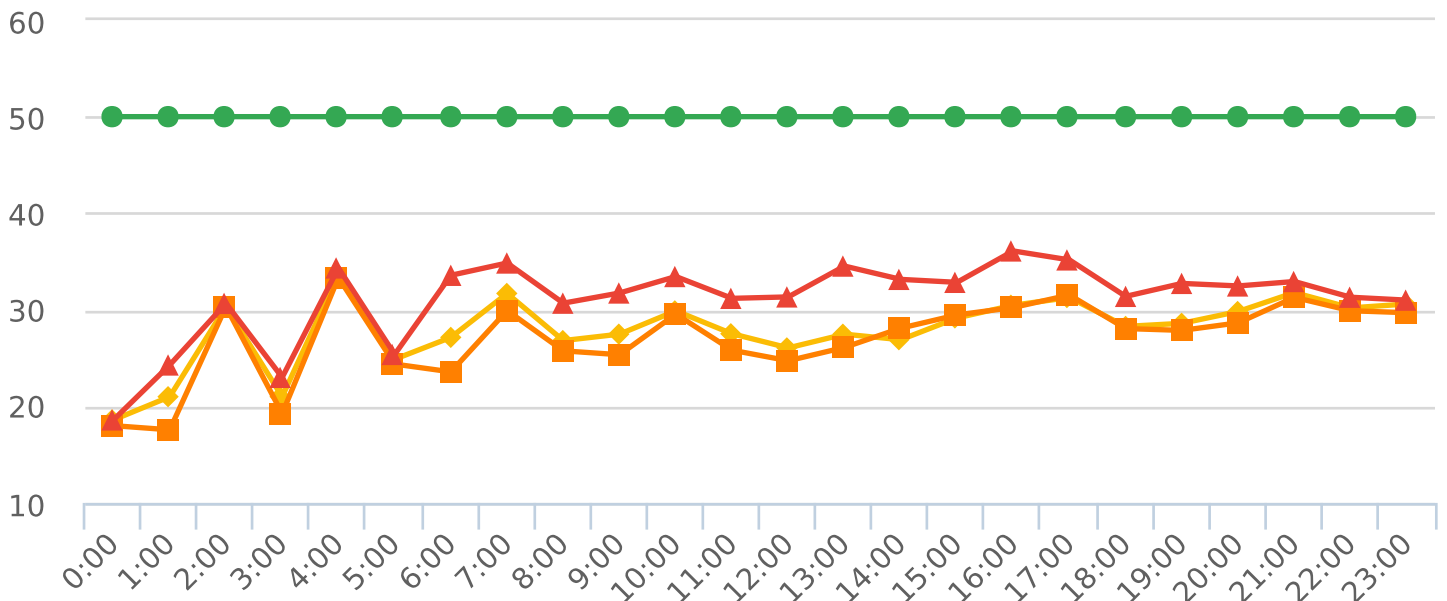

Generated by Jon de Boer from The Saanich Police Department on Oct 29, 2019 at 9:11:49 AM

Time of Day: 0:00 to 23:59
 Dates: 10/10/2019 to 10/28/2019

Site: Prospect Lake Rd 4100 block; capturing SB traffic, SB

Overall Summary

Total Days of Data: 19
 Speed Limit: 50
 Average Speed: 27.94
 50th Percentile Speed: 27.02
 85th Percentile Speed: 31.11
 Pace Speed Range: 24-34

Minimum Speed: 5
 Maximum Speed: 55
 Display Status: Display Off
 Average Volume per Day: 168.4
 Total Volume: 3199

■ Violators
 ■ Inside Threshold
 ■ Compliant
 ■ Vehicles Slowed
 ■ Other

● Speed Limit
 ◆ Average Speed
 ■ 50% Speed
 ▲ 85% Speed