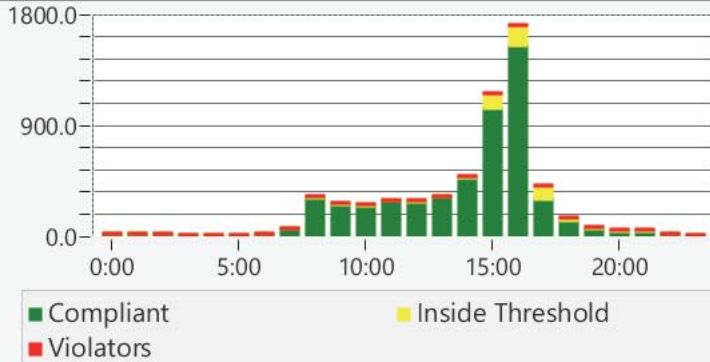

A sign of the future.™

Overall Summary

Total Days of Data: 12

Speed Limit: 50

Average Speed: 31.64

50th Percentile Speed: 30.65

85th Percentile Speed: 36.76

Pace Speed Range: 31 to 41

Minimum Speed: 5

Maximum Speed: 79

Display Status: Mixed Display

Average Volume per Day: 497.8

Total Volume: 5974

Volumes by Compliance

Sign Effectiveness

Speeds