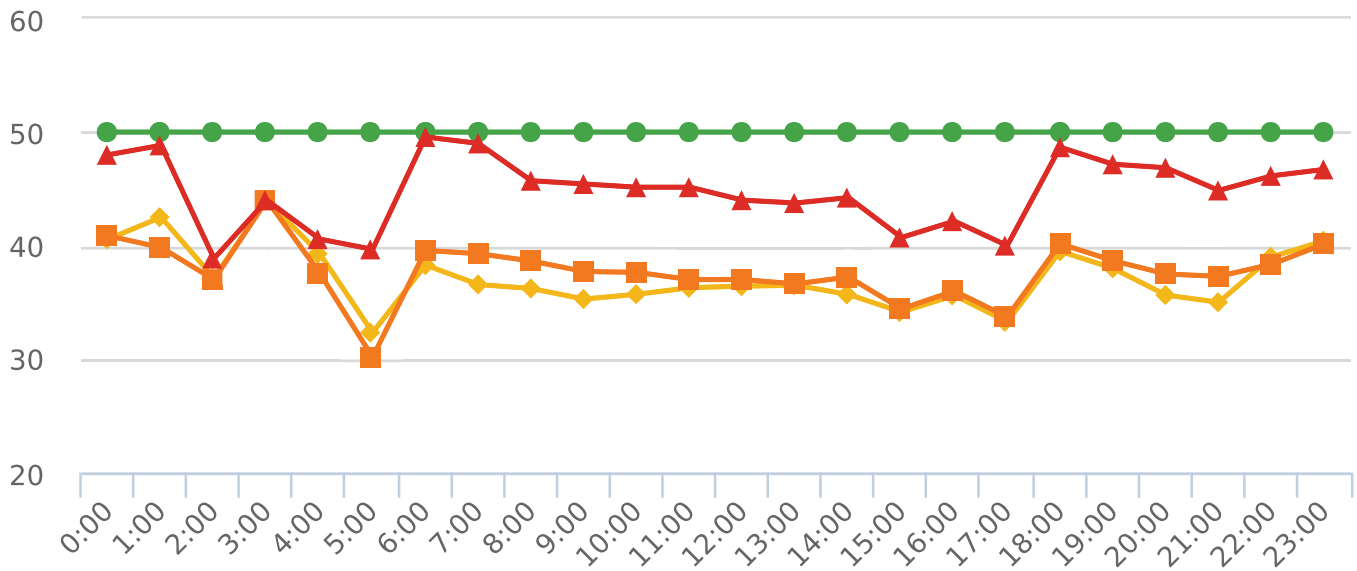

Generated by Marc Chateau from The Saanich Police Department on Aug 1, 2018 at 8:15:26 AM

Time of Day: 0:00 to 23:59  
 Dates: 7/10/2018 to 7/17/2018

Site: Prospect Lake Rd 5000 block; capturing SB traffic, SB

## Overall Summary

Total Days of Data: 7  
 Speed Limit: 0,50  
 Average Speed: 37.23  
 50th Percentile Speed: 37.77  
 85th Percentile Speed: 44.8  
 Pace Speed Range: 34.0-44.0

Minimum Speed: 5.0  
 Maximum Speed: 100.0  
 Display Status: Display Off  
 Average Volume per Day: 1395.6  
 Total Volume: 9769.0

■ Violators   
 ■ Inside Threshold   
 ■ Compliant   
 ■ Vehicles Slowed   
 ■ Other

● Speed Limit   
 ◆ Average Speed   
 ■ 50% Speed   
 ▲ 85% Speed