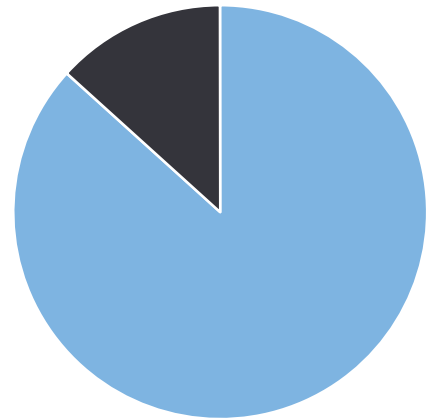

Generated by Marc Chateau from The Saanich Police Department on Aug 1, 2018 at 8:15:26 AM

Time of Day: 0:00 to 23:59  
 Dates: 7/10/2018 to 7/17/2018

Site: Prospect Lake Rd 5000 block; capturing SB traffic, SB

## Overall Summary

Total Days of Data: 7  
 Speed Limit: 0,50  
 Average Speed: 37.23  
 50th Percentile Speed: 37.77  
 85th Percentile Speed: 44.8  
 Pace Speed Range: 34.0-44.0

Minimum Speed: 5.0  
 Maximum Speed: 100.0  
 Display Status: Display Off  
 Average Volume per Day: 1395.6  
 Total Volume: 9769.0