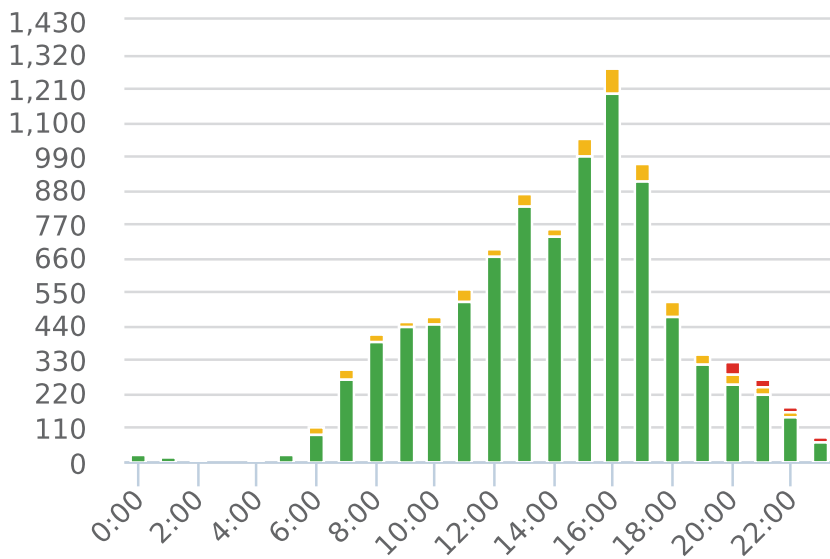

Generated by Marc Chateau from The Saanich Police Department on Aug 1, 2018 at 8:15:26 AM

Time of Day: 0:00 to 23:59  
 Dates: 7/10/2018 to 7/17/2018

Site: Prospect Lake Rd 5000 block; capturing SB traffic, SB

## Overall Summary

Total Days of Data: 7  
 Speed Limit: 0,50  
 Average Speed: 37.23  
 50th Percentile Speed: 37.77  
 85th Percentile Speed: 44.8  
 Pace Speed Range: 34.0-44.0

Minimum Speed: 5.0  
 Maximum Speed: 100.0  
 Display Status: Display Off  
 Average Volume per Day: 1395.6  
 Total Volume: 9769.0

■ Violators   
 ■ Inside Threshold   
 ■ Compliant   
 ■ Vehicles Slowed   
 ■ Other

● Speed Limit   
 ◆ Average Speed   
 ■ 50% Speed   
 ▲ 85% Speed