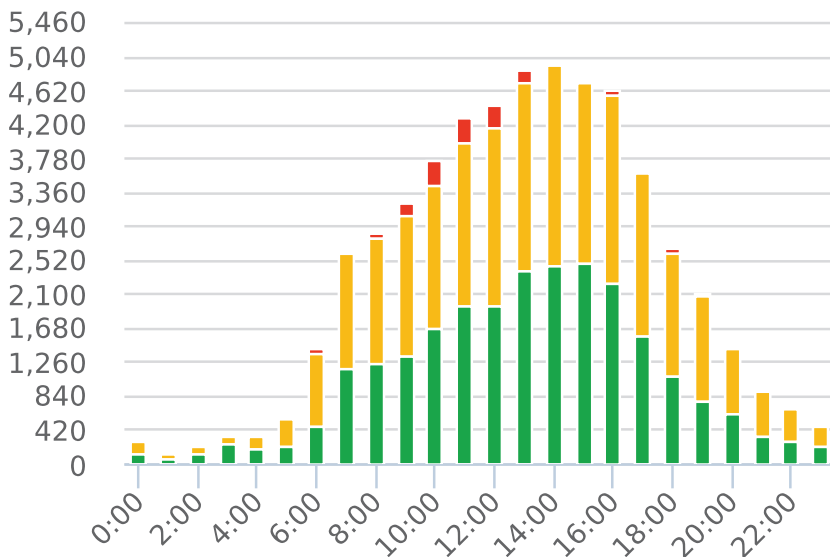

Generated by Marc Chateau from The Saanich Police Department on Apr 9, 2020 at 11:17:6 AM

Time of Day: 0:00 to 23:59
 Dates: 3/24/2020 to 4/7/2020

Site: Quadra St 4100 Blk, capturing NB traffic, NB, NB

Overall Summary

Total Days of Data: 15
 Speed Limit: 50
 Average Speed: 50.67
 50th Percentile Speed: 51.61
 85th Percentile Speed: 60.01
 Pace Speed Range: 48-58

Minimum Speed: 5
 Maximum Speed: 103
 Display Status: Display Off
 Average Volume per Day: 3715.9
 Total Volume: 55738

■ Violators
 ■ Inside Threshold
 ■ Compliant
 ■ Vehicles Slowed
 ■ Other

● Speed Limit
 ◆ Average Speed
 ■ 50% Speed
 ▲ 85% Speed