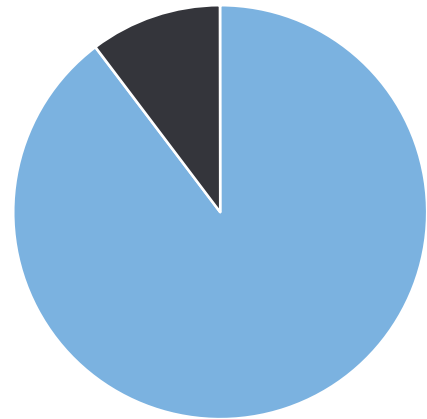

Generated by Marc Chateau from The Saanich Police Department on Apr 9, 2020 at 11:17:6 AM

Time of Day: 0:00 to 23:59
 Dates: 3/24/2020 to 4/7/2020

Site: Quadra St 4100 Blk, capturing NB traffic, NB, NB

Overall Summary

Total Days of Data: 15
 Speed Limit: 50
 Average Speed: 50.67
 50th Percentile Speed: 51.61
 85th Percentile Speed: 60.01
 Pace Speed Range: 48-58

Minimum Speed: 5
 Maximum Speed: 103
 Display Status: Display Off
 Average Volume per Day: 3715.9
 Total Volume: 55738