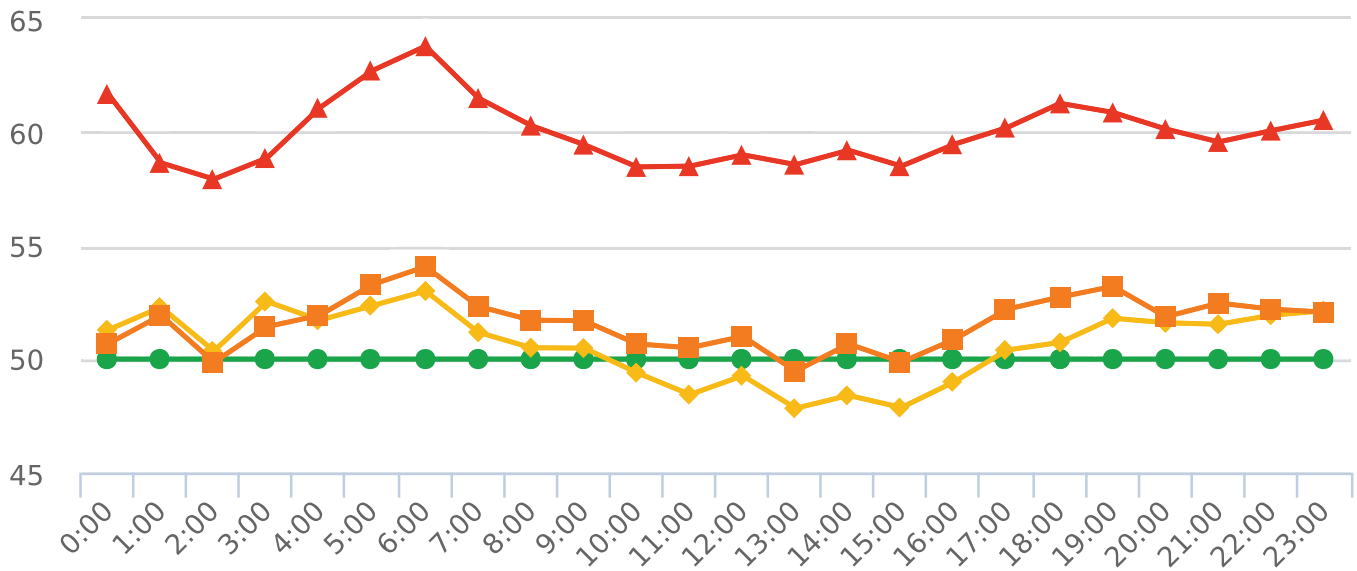

Generated by Marc Chateau from The Saanich Police Department on Apr 9, 2020 at 11:17:6 AM

Time of Day: 0:00 to 23:59
 Dates: 3/24/2020 to 4/7/2020

Site: Quadra St 4100 Blk, capturing NB traffic, NB, NB

Overall Summary

Total Days of Data: 15
 Speed Limit: 50
 Average Speed: 50.67
 50th Percentile Speed: 51.61
 85th Percentile Speed: 60.01
 Pace Speed Range: 48-58

Minimum Speed: 5
 Maximum Speed: 103
 Display Status: Display Off
 Average Volume per Day: 3715.9
 Total Volume: 55738

■ Violators
 ■ Inside Threshold
 ■ Compliant
 ■ Vehicles Slowed
 ■ Other

● Speed Limit
 ◆ Average Speed
 ■ 50% Speed
 ▲ 85% Speed