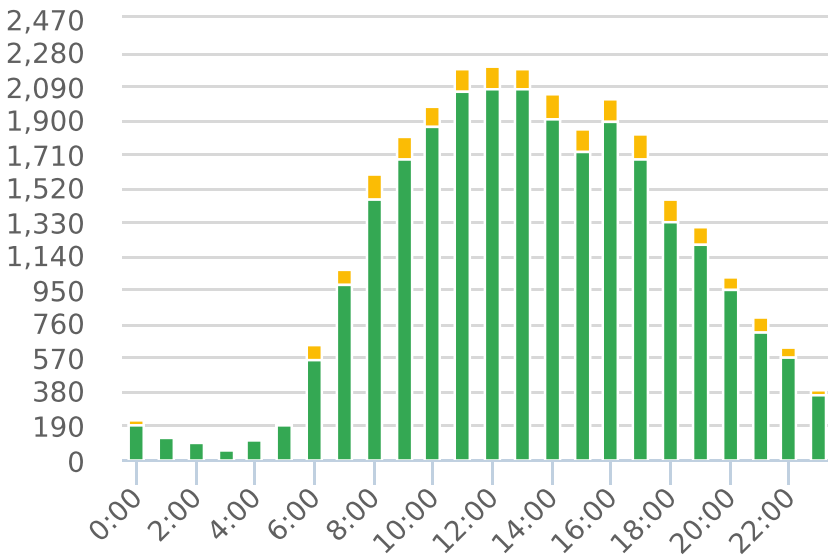

Generated by Heidi Bermudez from The Saanich Police Department on Jun 18, 2019 at 12:57:13 PM

Time of Day: 0:00 to 23:59
 Dates: 3/22/2019 to 3/28/2019

Site: Reynolds Rd 1100 blk; capturing EB traffic, EB

Overall Summary

Total Days of Data: 7
 Speed Limit: 50
 Average Speed: 30.93
 50th Percentile Speed: 32.24
 85th Percentile Speed: 45.55
 Pace Speed Range: 30-40

Minimum Speed: 5
 Maximum Speed: 81
 Display Status: Display Off
 Average Volume per Day: 3991.6
 Total Volume: 27941