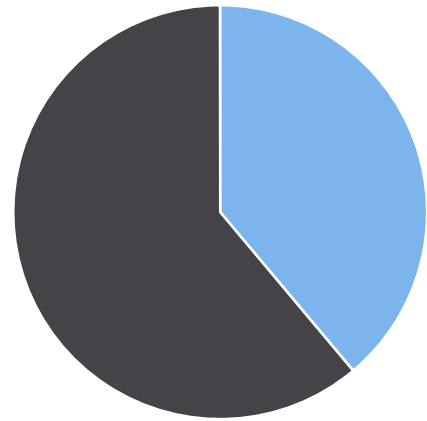

Generated by Heidi Bermudez from The Saanich Police Department on Jun 18, 2019 at 12:57:13 PM

Time of Day: 0:00 to 23:59
 Dates: 3/22/2019 to 3/28/2019

Site: Reynolds Rd 1100 blk; capturing EB traffic, EB

Overall Summary

Total Days of Data: 7
 Speed Limit: 50
 Average Speed: 30.93
 50th Percentile Speed: 32.24
 85th Percentile Speed: 45.55
 Pace Speed Range: 30-40

Minimum Speed: 5
 Maximum Speed: 81
 Display Status: Display Off
 Average Volume per Day: 3991.6
 Total Volume: 27941