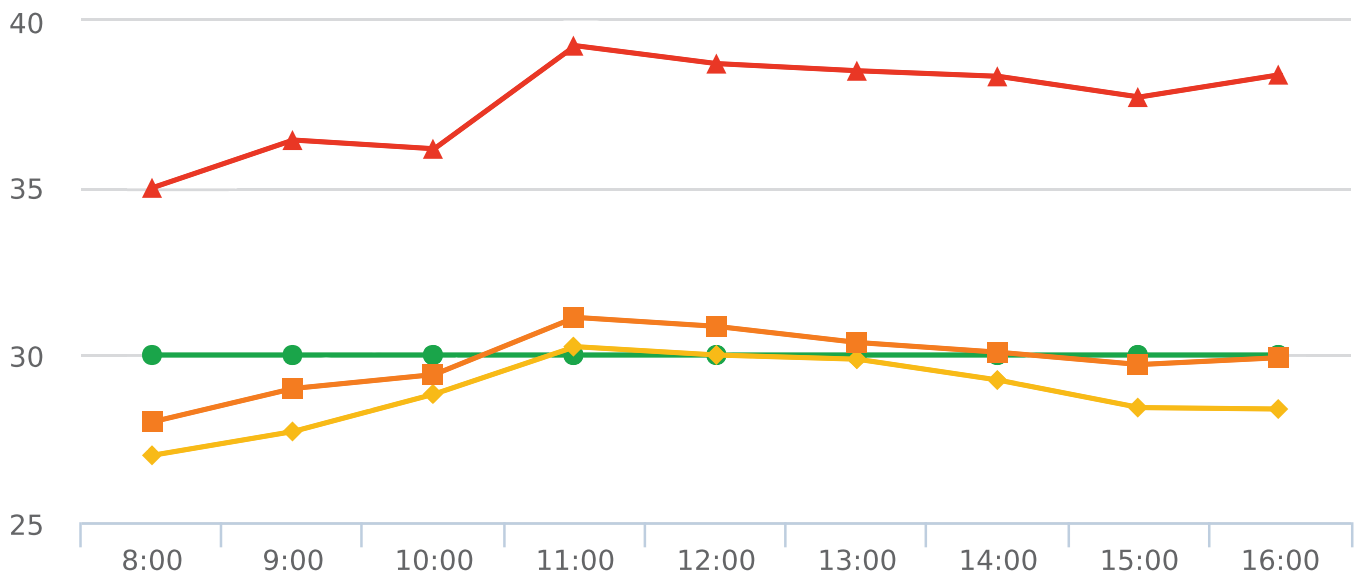

Generated by Marc Chateau from The Saanich Police Department on Apr 9, 2020 at 10:8:48 AM

Time of Day: 8:00 to 16:59
 Dates: 10/31/2019 to 11/8/2019

Site: Richmond Rd, 2700 block;
 Capturing SB traffic, SB

Overall Summary

Total Days of Data: 7
 Speed Limit: 30
 Average Speed: 28.86
 50th Percentile Speed: 29.83
 85th Percentile Speed: 37.61
 Pace Speed Range: 26-36

Minimum Speed: 5
 Maximum Speed: 71
 Display Status: Weekly Schedule
 Average Volume per Day: 3194.0
 Total Volume: 22358

■ Violators
 ■ Inside Threshold
 ■ Compliant
 ■ Vehicles Slowed
 ■ Other

● Speed Limit
 ◆ Average Speed
 ■ 50% Speed
 ▲ 85% Speed