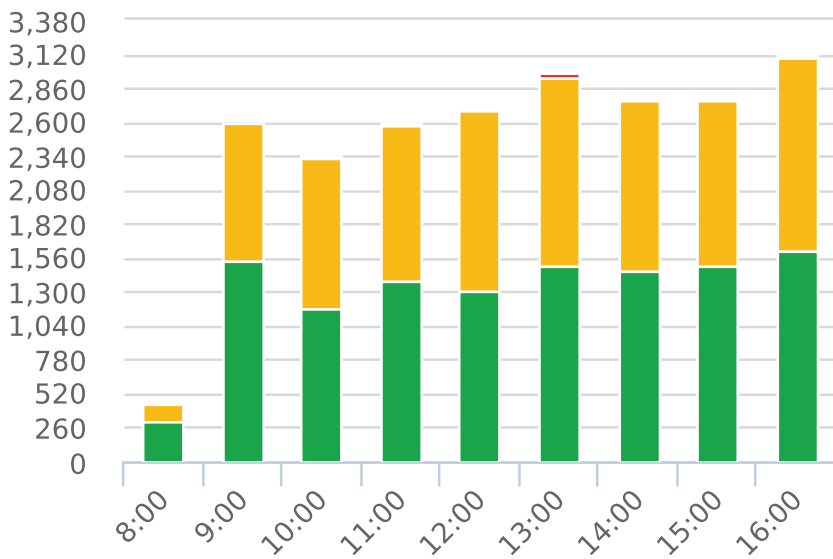

Generated by Marc Chateau from The Saanich Police Department on Apr 9, 2020 at 10:8:48 AM

Time of Day: 8:00 to 16:59
 Dates: 10/31/2019 to 11/8/2019

Site: Richmond Rd, 2700 block;
 Capturing SB traffic, SB

Overall Summary

Total Days of Data: 7
 Speed Limit: 30
 Average Speed: 28.86
 50th Percentile Speed: 29.83
 85th Percentile Speed: 37.61
 Pace Speed Range: 26-36

Minimum Speed: 5
 Maximum Speed: 71
 Display Status: Weekly Schedule
 Average Volume per Day: 3194.0
 Total Volume: 22358

■ Violators
 ■ Inside Threshold
 ■ Compliant
 ■ Vehicles Slowed
 ■ Other

● Speed Limit
 ◆ Average Speed
 ■ 50% Speed
 ▲ 85% Speed