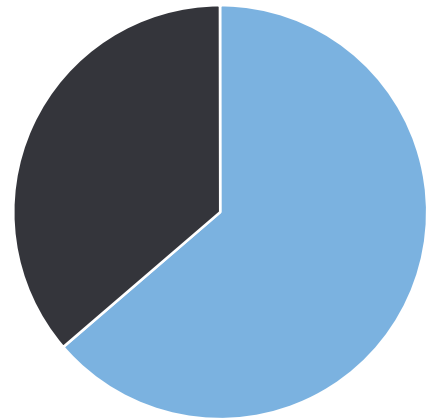

Generated by Marc Chateau from The Saanich Police Department on Apr 9, 2020 at 10:8:48 AM

Time of Day: 8:00 to 16:59
 Dates: 10/31/2019 to 11/8/2019

Site: Richmond Rd, 2700 block;
 Capturing SB traffic, SB

Overall Summary

Total Days of Data: 7
 Speed Limit: 30
 Average Speed: 28.86
 50th Percentile Speed: 29.83
 85th Percentile Speed: 37.61
 Pace Speed Range: 26-36

Minimum Speed: 5
 Maximum Speed: 71
 Display Status: Weekly Schedule
 Average Volume per Day: 3194.0
 Total Volume: 22358