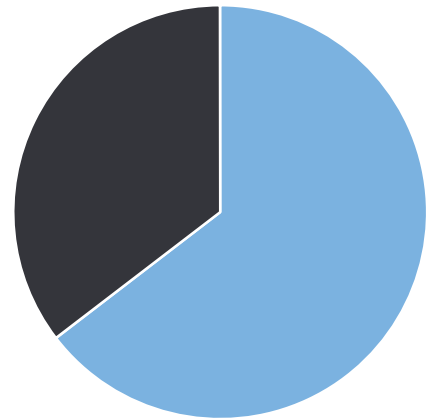

Generated by Marc Chateau from The Saanich Police Department on Apr 9, 2020 at 9:55:52 AM

Time of Day: 0:00 to 23:59
 Dates: 2/21/2020 to 3/6/2020

Site: Richmond Rd, 3500 blk;
 capturing SB traffic, SB, SB

Overall Summary

Total Days of Data: 15
 Speed Limit: 50
 Average Speed: 40.3
 50th Percentile Speed: 43.74
 85th Percentile Speed: 53.22
 Pace Speed Range: 42-52

Minimum Speed: 5
 Maximum Speed: 132
 Display Status: Display Off
 Average Volume per Day: 4607.1
 Total Volume: 69106