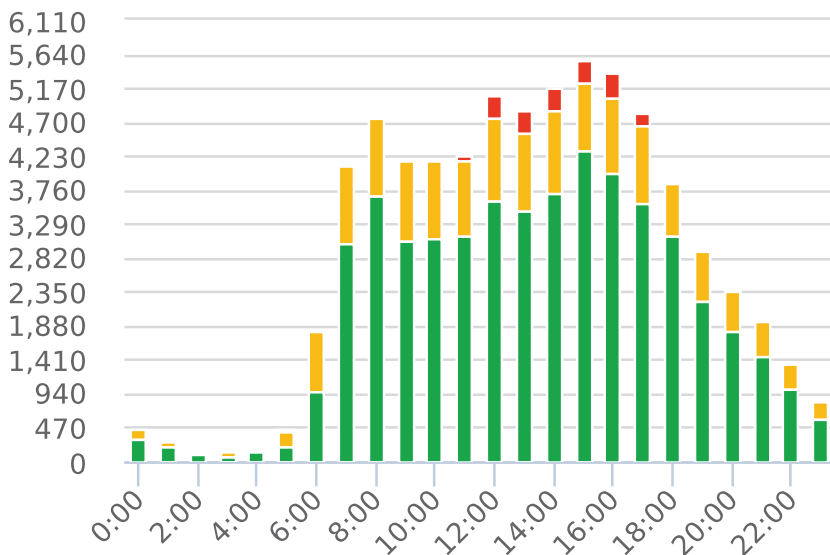

Generated by Marc Chateau from The Saanich Police Department on Apr 9, 2020 at 9:55:52 AM

Time of Day: 0:00 to 23:59
 Dates: 2/21/2020 to 3/6/2020

Site: Richmond Rd, 3500 blk;
 capturing SB traffic, SB, SB

Overall Summary

Total Days of Data: 15
 Speed Limit: 50
 Average Speed: 40.3
 50th Percentile Speed: 43.74
 85th Percentile Speed: 53.22
 Pace Speed Range: 42-52

Minimum Speed: 5
 Maximum Speed: 132
 Display Status: Display Off
 Average Volume per Day: 4607.1
 Total Volume: 69106

■ Violators
 ■ Inside Threshold
 ■ Compliant
 ■ Vehicles Slowed
 ■ Other

● Speed Limit
 ◆ Average Speed
 ■ 50% Speed
 ▲ 85% Speed