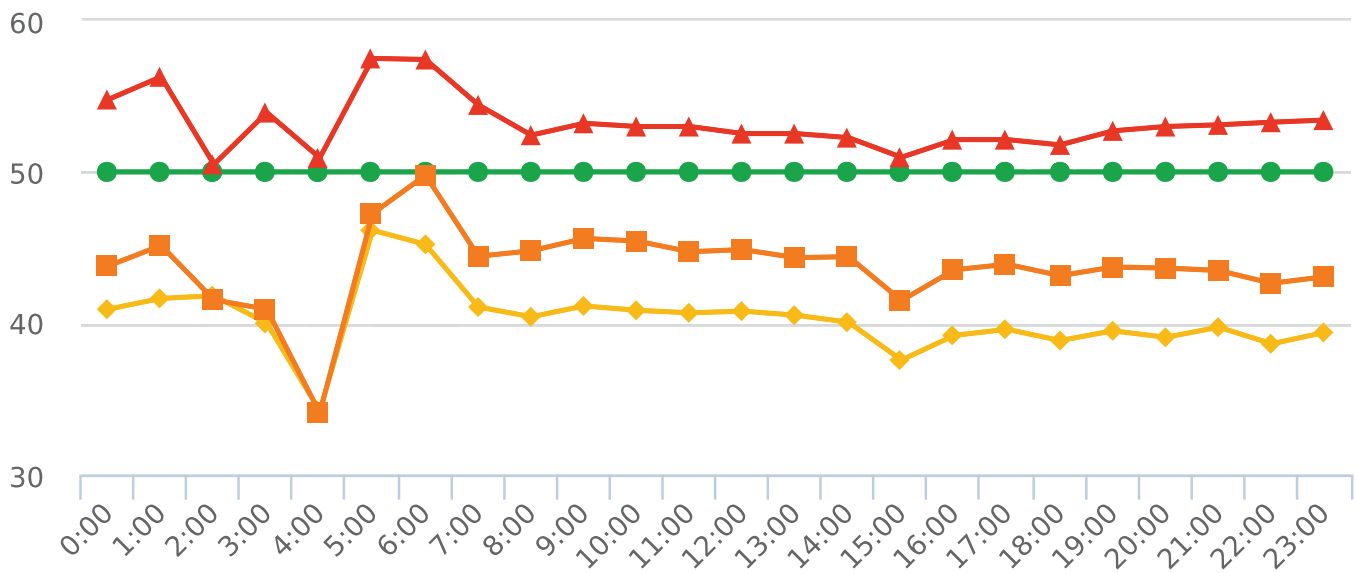

Generated by Marc Chateau from The Saanich Police Department on Apr 9, 2020 at 9:55:52 AM

Time of Day: 0:00 to 23:59
 Dates: 2/21/2020 to 3/6/2020

Site: Richmond Rd, 3500 blk;
 capturing SB traffic, SB, SB

Overall Summary

Total Days of Data: 15
 Speed Limit: 50
 Average Speed: 40.3
 50th Percentile Speed: 43.74
 85th Percentile Speed: 53.22
 Pace Speed Range: 42-52

Minimum Speed: 5
 Maximum Speed: 132
 Display Status: Display Off
 Average Volume per Day: 4607.1
 Total Volume: 69106

■ Violators
 ■ Inside Threshold
 ■ Compliant
 ■ Vehicles Slowed
 ■ Other

● Speed Limit
 ◆ Average Speed
 ■ 50% Speed
 ▲ 85% Speed