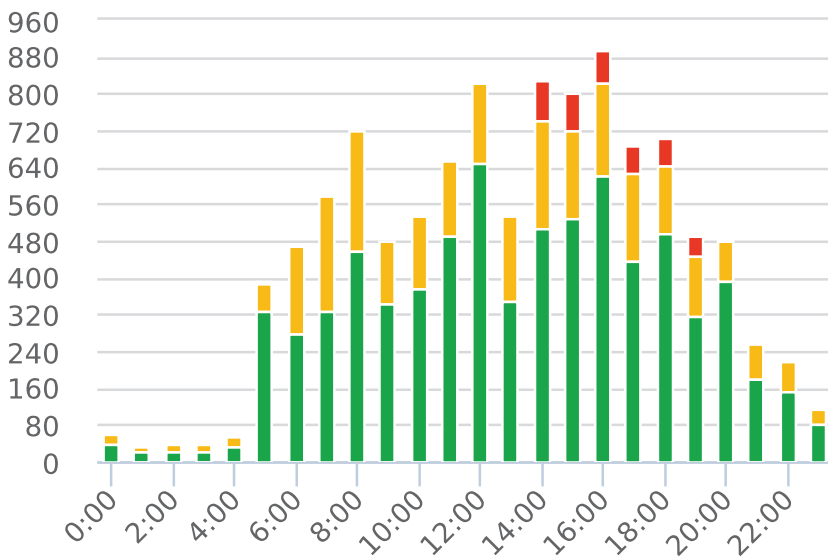

Generated by Marc Chateau from The Saanich Police Department on Apr 9, 2020 at 10:46:38 AM

Time of Day: 0:00 to 23:59
 Dates: 2/21/2020 to 3/2/2020

Site: Roy Rd, 1000 blk; capturing EB traffic, EB

Overall Summary

Total Days of Data: 11
 Speed Limit: 50
 Average Speed: 44.91
 50th Percentile Speed: 44.84
 85th Percentile Speed: 53.47
 Pace Speed Range: 41-51

Minimum Speed: 5
 Maximum Speed: 130
 Display Status: Display Off
 Average Volume per Day: 992.7
 Total Volume: 10920

■ Violators
 ■ Inside Threshold
 ■ Compliant
 ■ Vehicles Slowed
 ■ Other

● Speed Limit
 ◆ Average Speed
 ■ 50% Speed
 ▲ 85% Speed