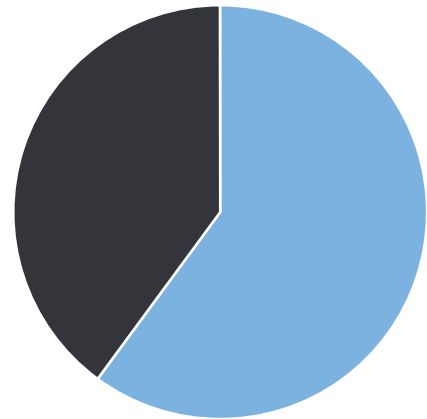

Generated by Marc Chateau from The Saanich Police Department on Apr 9, 2020 at 10:46:38 AM

Time of Day: 0:00 to 23:59
 Dates: 2/21/2020 to 3/2/2020

Site: Roy Rd, 1000 blk; capturing EB traffic, EB

Overall Summary

Total Days of Data: 11
 Speed Limit: 50
 Average Speed: 44.91
 50th Percentile Speed: 44.84
 85th Percentile Speed: 53.47
 Pace Speed Range: 41-51

Minimum Speed: 5
 Maximum Speed: 130
 Display Status: Display Off
 Average Volume per Day: 992.7
 Total Volume: 10920