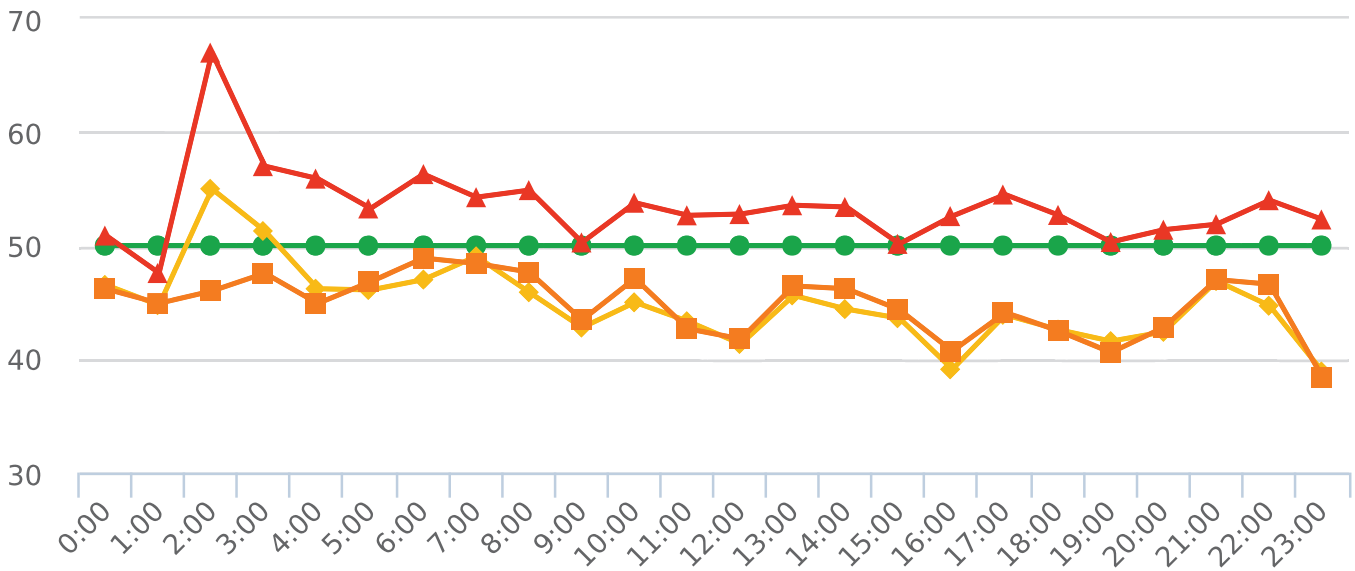

Generated by Marc Chateau from The Saanich Police Department on Apr 9, 2020 at 10:46:38 AM

Time of Day: 0:00 to 23:59
 Dates: 2/21/2020 to 3/2/2020

Site: Roy Rd, 1000 blk; capturing EB traffic, EB

Overall Summary

Total Days of Data: 11
 Speed Limit: 50
 Average Speed: 44.91
 50th Percentile Speed: 44.84
 85th Percentile Speed: 53.47
 Pace Speed Range: 41-51

Minimum Speed: 5
 Maximum Speed: 130
 Display Status: Display Off
 Average Volume per Day: 992.7
 Total Volume: 10920

■ Violators
 ■ Inside Threshold
 ■ Compliant
 ■ Vehicles Slowed
 ■ Other

● Speed Limit
 ◆ Average Speed
 ■ 50% Speed
 ▲ 85% Speed