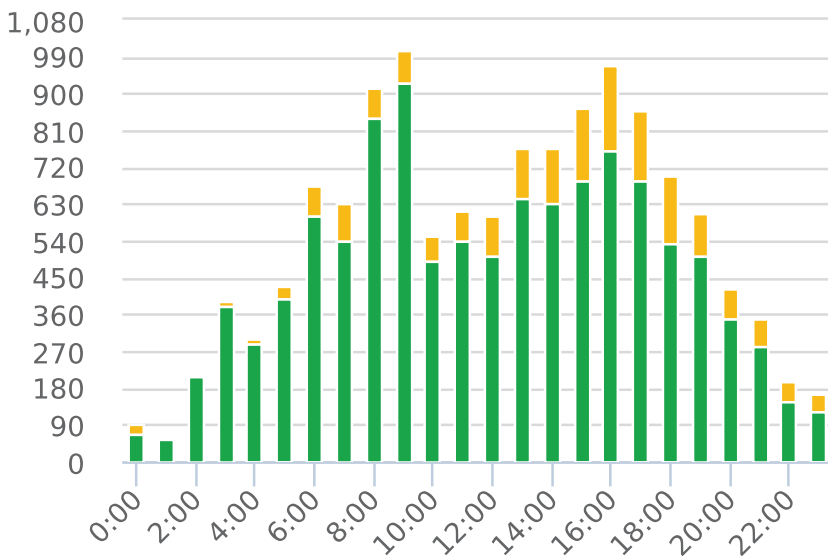

Generated by Marc Chateau from The Saanich Police Department on Jun 23, 2020 at 9:46:19 AM

Time of Day: 0:00 to 23:59  
 Dates: 6/4/2020 to 6/15/2020

Site: Roy Rd 1000 Block, Capturing WB traffic, WB, WB

## Overall Summary

Total Days of Data: 12  
 Speed Limit: 50  
 Average Speed: 38.66  
 50th Percentile Speed: 40.52  
 85th Percentile Speed: 49.24  
 Pace Speed Range: 37-47

Minimum Speed: 5  
 Maximum Speed: 95  
 Display Status: Display Off  
 Average Volume per Day: 1097.3  
 Total Volume: 13168

■ Violators   
 ■ Inside Threshold   
 ■ Compliant   
 ■ Vehicles Slowed   
 ■ Other

● Speed Limit   
 ◆ Average Speed   
 ■ 50% Speed   
 ▲ 85% Speed