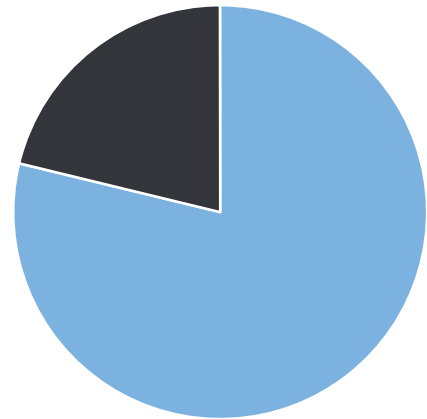

Generated by Marc Chateau from The Saanich Police Department on Jun 23, 2020 at 9:46:19 AM

Time of Day: 0:00 to 23:59  
 Dates: 6/4/2020 to 6/15/2020

Site: Roy Rd 1000 Block, Capturing WB traffic, WB, WB

## Overall Summary

Total Days of Data: 12  
 Speed Limit: 50  
 Average Speed: 38.66  
 50th Percentile Speed: 40.52  
 85th Percentile Speed: 49.24  
 Pace Speed Range: 37-47

Minimum Speed: 5  
 Maximum Speed: 95  
 Display Status: Display Off  
 Average Volume per Day: 1097.3  
 Total Volume: 13168