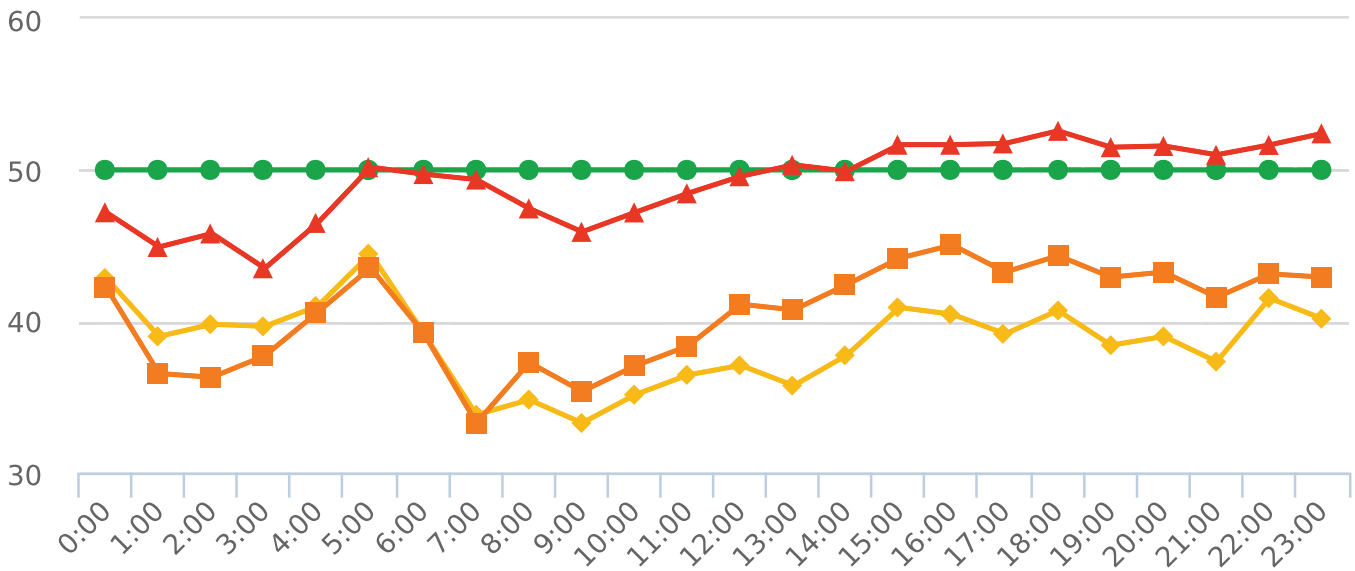

Generated by Marc Chateau from The Saanich Police Department on Jun 23, 2020 at 9:46:19 AM

Time of Day: 0:00 to 23:59  
 Dates: 6/4/2020 to 6/15/2020

Site: Roy Rd 1000 Block, Capturing WB traffic, WB, WB

## Overall Summary

Total Days of Data: 12  
 Speed Limit: 50  
 Average Speed: 38.66  
 50th Percentile Speed: 40.52  
 85th Percentile Speed: 49.24  
 Pace Speed Range: 37-47

Minimum Speed: 5  
 Maximum Speed: 95  
 Display Status: Display Off  
 Average Volume per Day: 1097.3  
 Total Volume: 13168

■ Violators   
 ■ Inside Threshold   
 ■ Compliant   
 ■ Vehicles Slowed   
 ■ Other

● Speed Limit   
 ◆ Average Speed   
 ■ 50% Speed   
 ▲ 85% Speed