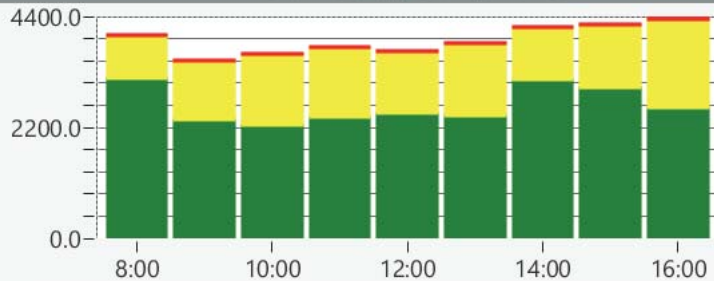

A sign of the future.™

Overall Summary

Total Days of Data: 10

Speed Limit: 30

Average Speed: 26.86

50th Percentile Speed: 27.52

85th Percentile Speed: 34.85

Pace Speed Range: 23 to 33

Minimum Speed: 5

Maximum Speed: 64

Display Status: Displayed Vehicle Speeds

Average Volume per Day: 3545.3

Total Volume: 35453

Volumes by Compliance

Sign Effectiveness

Vehicles Slowed
Other

Speeds