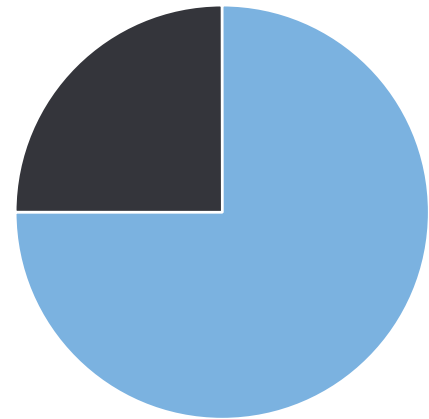

Generated by Marc Chateau from The Saanich Police Department on Apr 9, 2020 at 10:24:38 AM

Time of Day: 8:00 to 16:59  
 Dates: 2/21/2020 to 2/28/2020

Site: Royal Oak Dr 1100blk capturing WB traffic, W/B, WB

## Overall Summary

Total Days of Data: 6  
 Speed Limit: 30  
 Average Speed: 32.37  
 50th Percentile Speed: 31.51  
 85th Percentile Speed: 45.05  
 Pace Speed Range: 25-35

Minimum Speed: 5  
 Maximum Speed: 95  
 Display Status: Weekly Schedule  
 Average Volume per Day: 3632.7  
 Total Volume: 21796