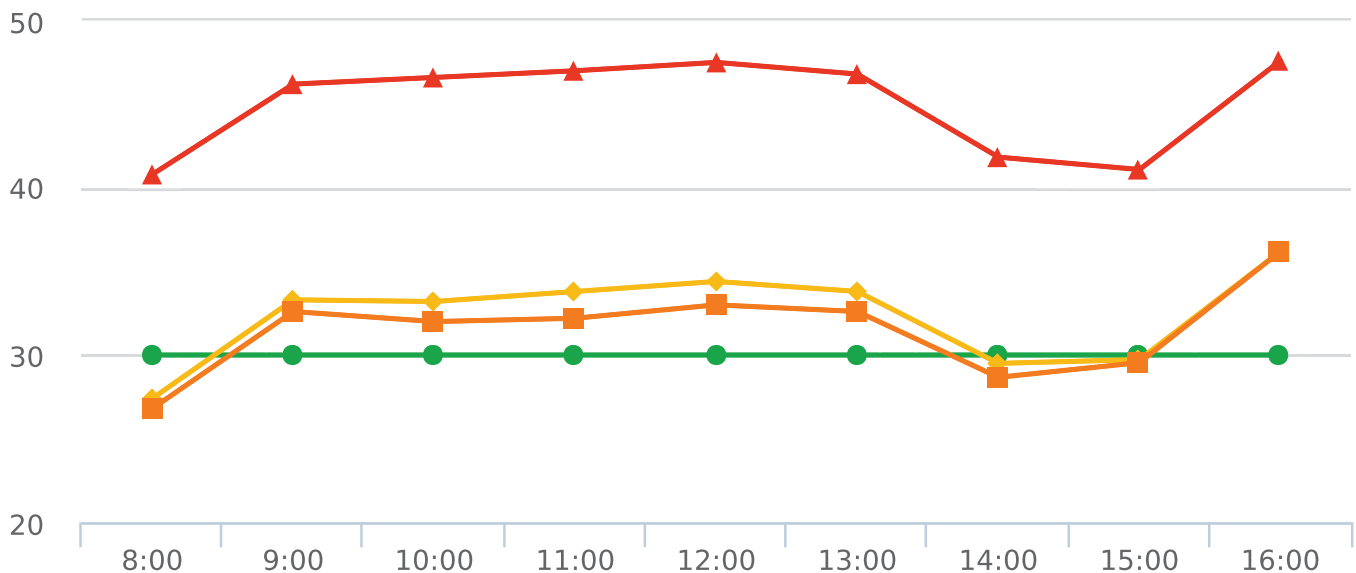

Generated by Marc Chateau from The Saanich Police Department on Apr 9, 2020 at 10:24:38 AM

Time of Day: 8:00 to 16:59  
 Dates: 2/21/2020 to 2/28/2020

Site: Royal Oak Dr 1100blk capturing WB traffic, W/B, WB

## Overall Summary

Total Days of Data: 6  
 Speed Limit: 30  
 Average Speed: 32.37  
 50th Percentile Speed: 31.51  
 85th Percentile Speed: 45.05  
 Pace Speed Range: 25-35

Minimum Speed: 5  
 Maximum Speed: 95  
 Display Status: Weekly Schedule  
 Average Volume per Day: 3632.7  
 Total Volume: 21796

■ Violators   
 ■ Inside Threshold   
 ■ Compliant   
 ■ Vehicles Slowed   
 ■ Other

● Speed Limit   
 ◆ Average Speed   
 ■ 50% Speed   
 ▲ 85% Speed