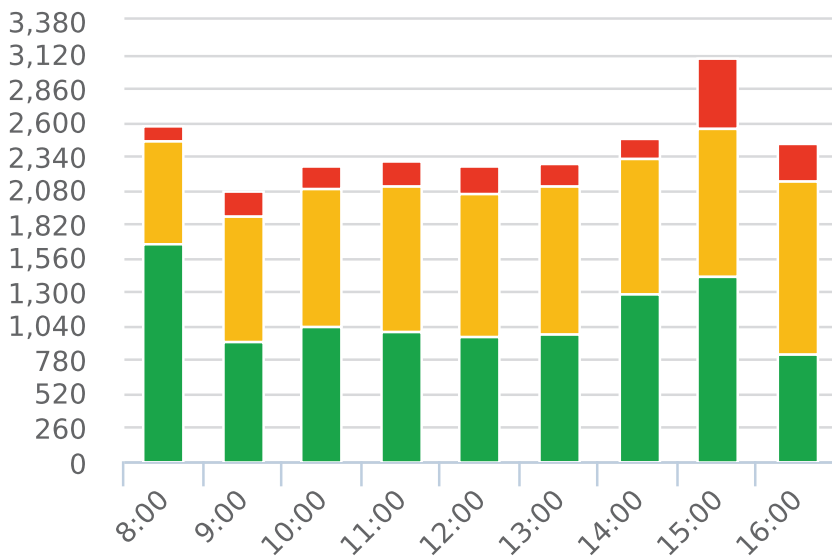

Generated by Marc Chateau from The Saanich Police Department on Apr 9, 2020 at 10:24:38 AM

Time of Day: 8:00 to 16:59  
 Dates: 2/21/2020 to 2/28/2020

Site: Royal Oak Dr 1100blk capturing WB traffic, W/B, WB

## Overall Summary

Total Days of Data: 6  
 Speed Limit: 30  
 Average Speed: 32.37  
 50th Percentile Speed: 31.51  
 85th Percentile Speed: 45.05  
 Pace Speed Range: 25-35

Minimum Speed: 5  
 Maximum Speed: 95  
 Display Status: Weekly Schedule  
 Average Volume per Day: 3632.7  
 Total Volume: 21796

■ Violators   
 ■ Inside Threshold   
 ■ Compliant   
 ■ Vehicles Slowed   
 ■ Other

● Speed Limit   
 ◆ Average Speed   
 ■ 50% Speed   
 ▲ 85% Speed