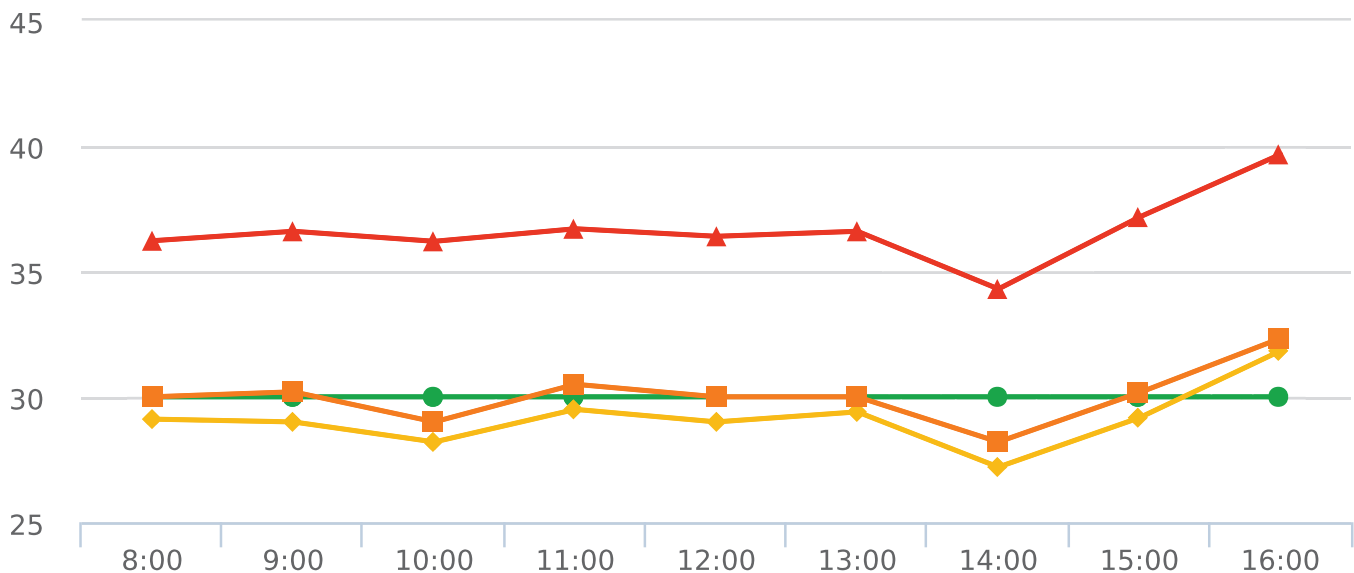

Generated by Marc Chateau from The Saanich Police Department on Apr 9, 2020 at 10:14:42 AM

Time of Day: 8:00 to 16:59
 Dates: 8/30/2019 to 9/6/2019

Site: Royal Oak Dr, 1145 Block;
 capturing EB traffic, EB

Overall Summary

Total Days of Data: 6
 Speed Limit: 30
 Average Speed: 29.16
 50th Percentile Speed: 30.04
 85th Percentile Speed: 36.65
 Pace Speed Range: 26-36

Minimum Speed: 5
 Maximum Speed: 68
 Display Status: Weekly Schedule
 Average Volume per Day: 2859.5
 Total Volume: 17157

■ **Violators**
 ■ **Inside Threshold**
 ■ **Compliant**
 ■ **Vehicles Slowed**
 ■ **Other**

● **Speed Limit**
 ◆ **Average Speed**
 ■ **50% Speed**
 ▲ **85% Speed**