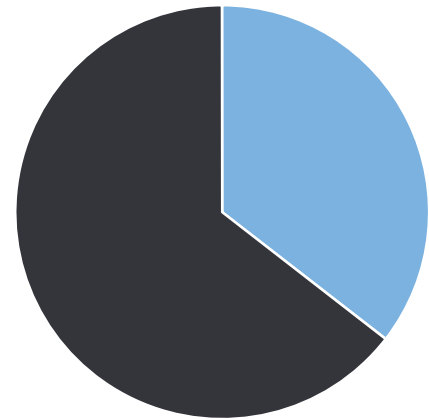

Generated by Marc Chateau from The Saanich Police Department on Apr 9, 2020 at 10:14:42 AM

Time of Day: 8:00 to 16:59
 Dates: 8/30/2019 to 9/6/2019

Site: Royal Oak Dr, 1145 Block;
 capturing EB traffic, EB

Overall Summary

Total Days of Data: 6
 Speed Limit: 30
 Average Speed: 29.16
 50th Percentile Speed: 30.04
 85th Percentile Speed: 36.65
 Pace Speed Range: 26-36

Minimum Speed: 5
 Maximum Speed: 68
 Display Status: Weekly Schedule
 Average Volume per Day: 2859.5
 Total Volume: 17157