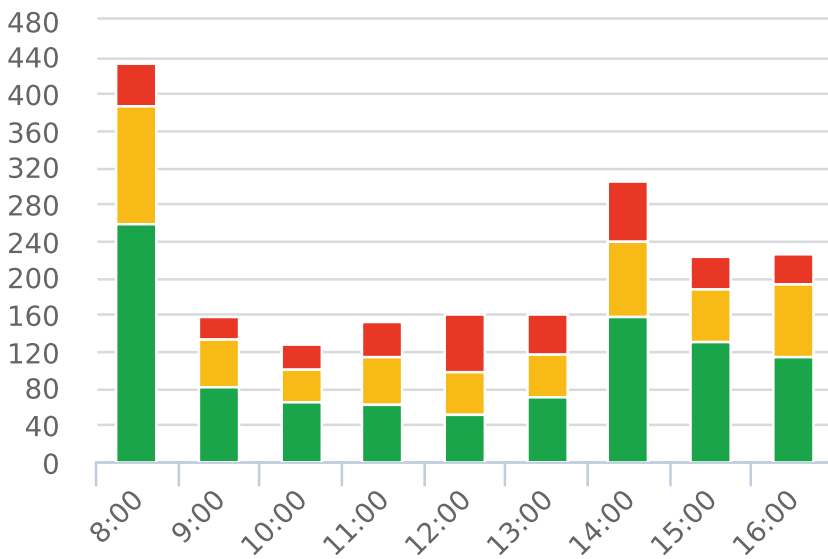

Generated by Marc Chateau from The Saanich Police Department on Apr 9, 2020 at 10:35:14 AM

Time of Day: 8:00 to 16:59
 Dates: 2/21/2020 to 2/27/2020

Site: Torquay Dr 4400 blk; capturing SB traffic, SB, SB

Overall Summary

Total Days of Data: 5
 Speed Limit: 30,0
 Average Speed: 24.14
 50th Percentile Speed: 25.5
 85th Percentile Speed: 34.13
 Pace Speed Range: 22-32

Minimum Speed: 5
 Maximum Speed: 55
 Display Status: Weekly Schedule
 Average Volume per Day: 390.6
 Total Volume: 1953

■ Violators
 ■ Inside Threshold
 ■ Compliant
 ■ Vehicles Slowed
 ■ Other

● Speed Limit
 ◆ Average Speed
 ■ 50% Speed
 ▲ 85% Speed