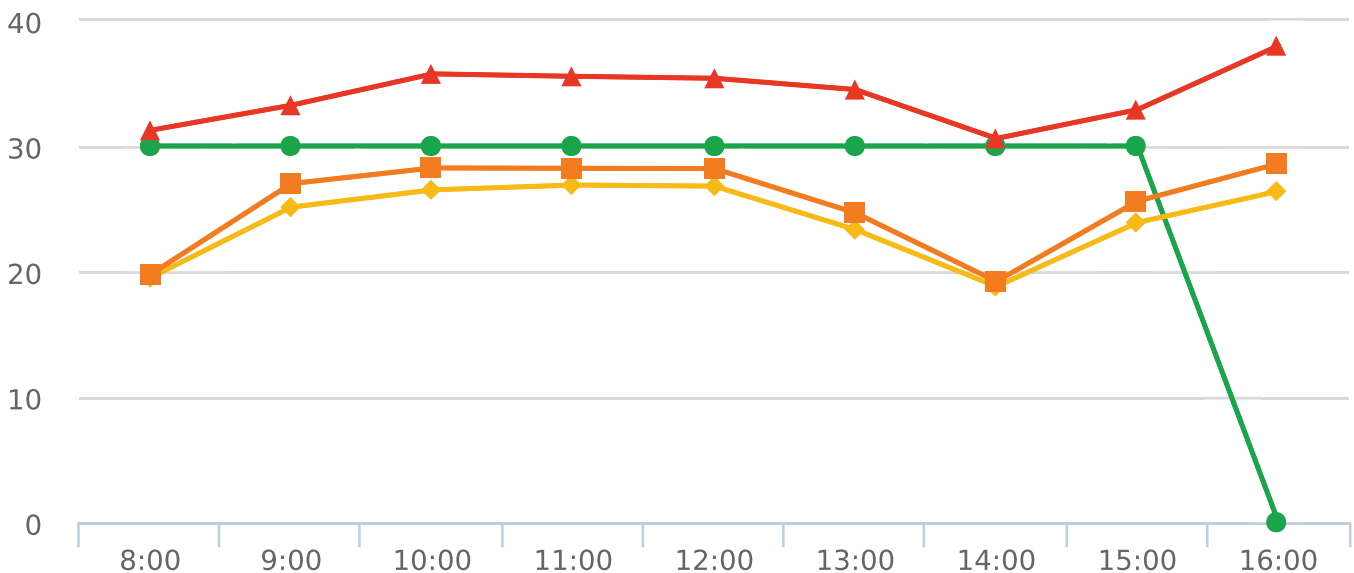

Generated by Marc Chateau from The Saanich Police Department on Apr 9, 2020 at 10:35:14 AM

Time of Day: 8:00 to 16:59
 Dates: 2/21/2020 to 2/27/2020

Site: Torquay Dr 4400 blk; capturing SB traffic, SB, SB

Overall Summary

Total Days of Data: 5
 Speed Limit: 30,0
 Average Speed: 24.14
 50th Percentile Speed: 25.5
 85th Percentile Speed: 34.13
 Pace Speed Range: 22-32

Minimum Speed: 5
 Maximum Speed: 55
 Display Status: Weekly Schedule
 Average Volume per Day: 390.6
 Total Volume: 1953

■ Violators
 ■ Inside Threshold
 ■ Compliant
 ■ Vehicles Slowed
 ■ Other

● Speed Limit
 ◆ Average Speed
 ■ 50% Speed
 ▲ 85% Speed