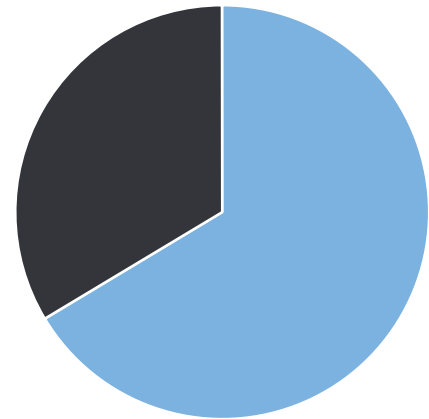

Generated by Marc Chateau from The Saanich Police Department on Apr 9, 2020 at 10:35:14 AM

Time of Day: 8:00 to 16:59
 Dates: 2/21/2020 to 2/27/2020

Site: Torquay Dr 4400 blk; capturing SB traffic, SB, SB

Overall Summary

Total Days of Data: 5
 Speed Limit: 30,0
 Average Speed: 24.14
 50th Percentile Speed: 25.5
 85th Percentile Speed: 34.13
 Pace Speed Range: 22-32

Minimum Speed: 5
 Maximum Speed: 55
 Display Status: Weekly Schedule
 Average Volume per Day: 390.6
 Total Volume: 1953