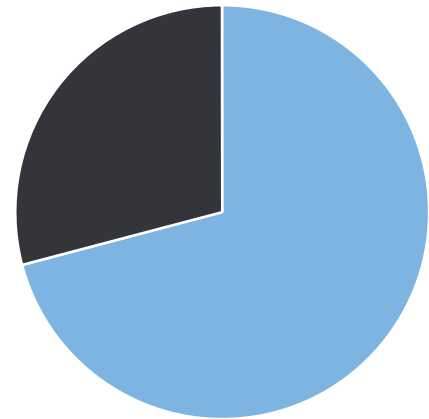

Generated by Marc Chateau from The Saanich Police Department on Jan 21, 2019 at 11:44:8 AM

Time of Day: 0:00 to 23:59  
 Dates: 2/10/2017 to 2/22/2017

Site: Tudor Ave 2700 block; capturing WB traffic, WB

## Overall Summary

Total Days of Data: 12  
 Speed Limit: 50  
 Average Speed: 44.46  
 50th Percentile Speed: 44.86  
 85th Percentile Speed: 52.47  
 Pace Speed Range: 41-51

Minimum Speed: 5  
 Maximum Speed: 93  
 Display Status: Display Off  
 Average Volume per Day: 934.3  
 Total Volume: 11211