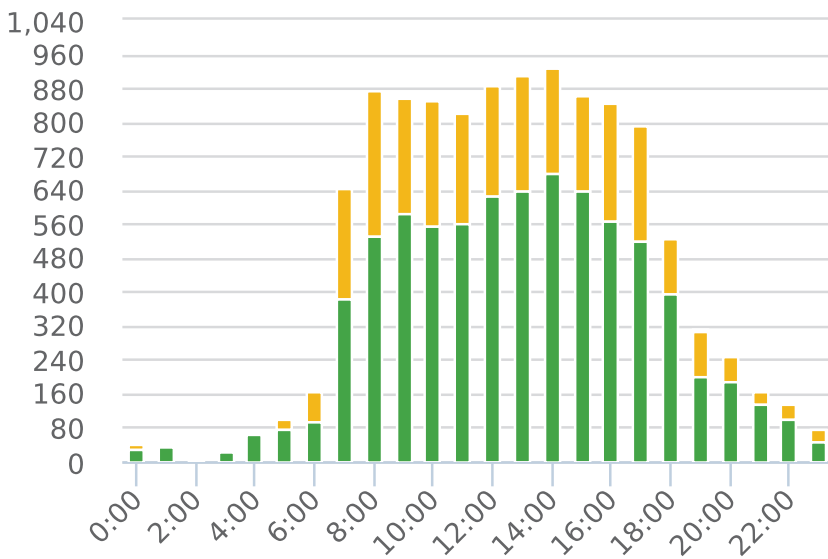

Generated by Marc Chateau from The Saanich Police Department on Jan 21, 2019 at 11:44:8 AM

Time of Day: 0:00 to 23:59  
 Dates: 2/10/2017 to 2/22/2017

Site: Tudor Ave 2700 block; capturing WB traffic, WB

## Overall Summary

Total Days of Data: 12  
 Speed Limit: 50  
 Average Speed: 44.46  
 50th Percentile Speed: 44.86  
 85th Percentile Speed: 52.47  
 Pace Speed Range: 41-51

Minimum Speed: 5  
 Maximum Speed: 93  
 Display Status: Display Off  
 Average Volume per Day: 934.3  
 Total Volume: 11211