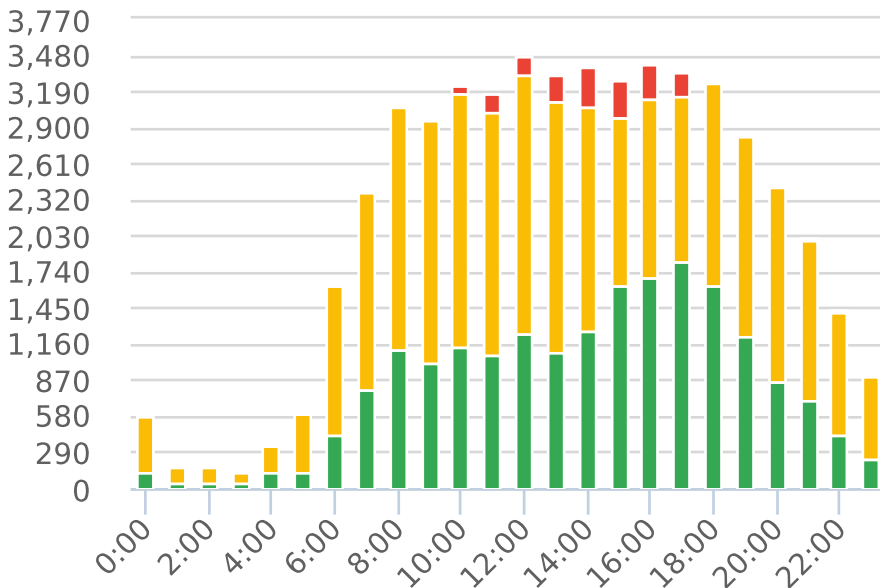

Generated by Heidi Bermudez from The Saanich Police Department on Jun 6, 2019 at 10:51:39 AM

Time of Day: 0:00 to 23:59
 Dates: 1/22/2019 to 1/30/2019

Site: Wilkinson Rd, 4200 Blk;
 capturing SB traffic, SB

Overall Summary

Total Days of Data: 9	Minimum Speed: 5
Speed Limit: 50	Maximum Speed: 108
Average Speed: 50.54	Display Status: Display Off
50th Percentile Speed: 52.5	Average Volume per Day: 5739.1
85th Percentile Speed: 59.96	Total Volume: 51652
Pace Speed Range: 49-59	