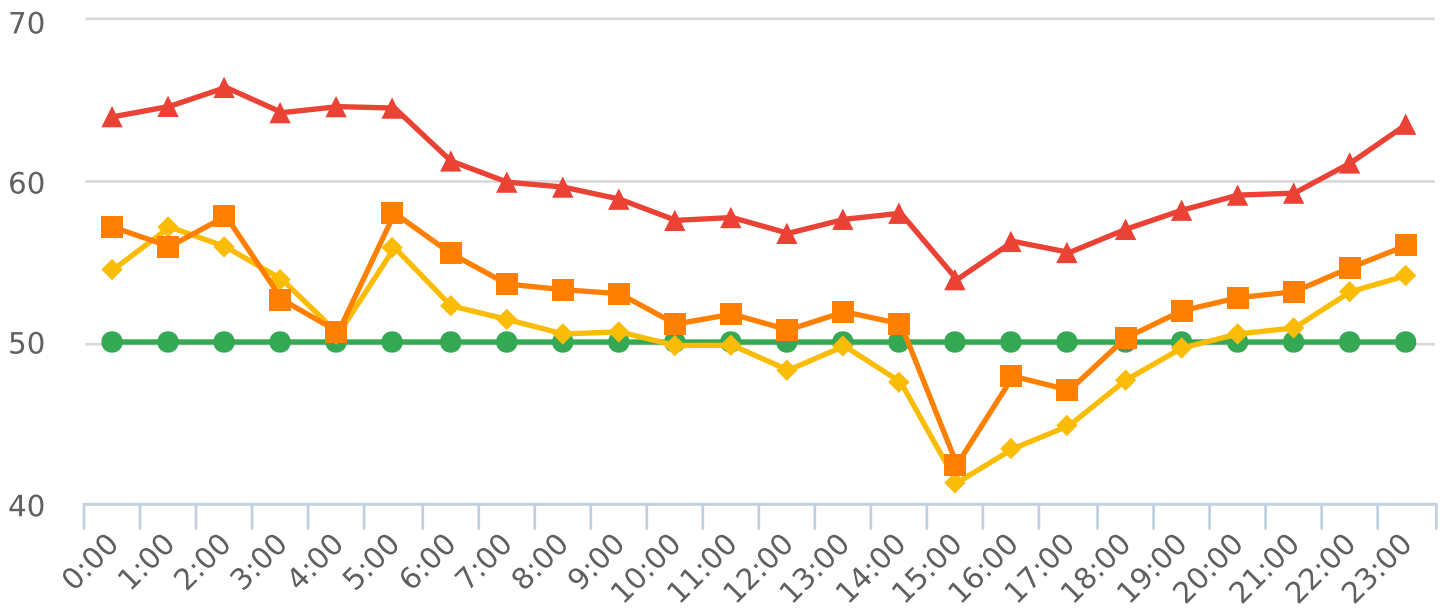

● Speed Limit
◆ Average Speed
■ 50% Speed
▲ 85% Speed