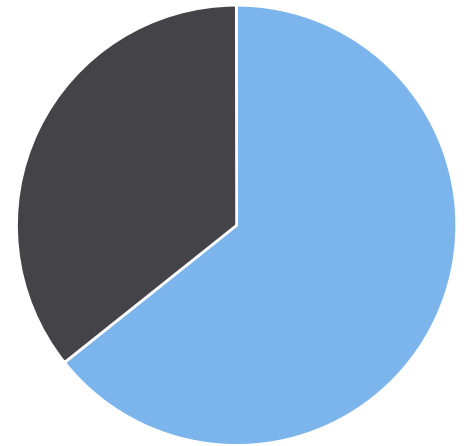

Generated by Heidi Bermudez from The Saanich Police Department on Jun 6, 2019 at 10:51:39 AM

Time of Day: 0:00 to 23:59
Dates: 1/22/2019 to 1/30/2019

Site: Wilkinson Rd, 4200 Blk;
capturing SB traffic, SB

Overall Summary

Total Days of Data: 9	Minimum Speed: 5
Speed Limit: 50	Maximum Speed: 108
Average Speed: 50.54	Display Status: Display Off
50th Percentile Speed: 52.5	Average Volume per Day: 5739.1
85th Percentile Speed: 59.96	Total Volume: 51652
Pace Speed Range: 49-59	

■ Violators
■ Inside Threshold
■ Compliant
■ Vehicles Slowed
■ Other